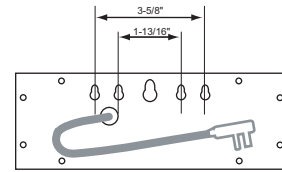

### Straight 6-digit model with smaller seconds

standard colors: white, black

Enclosure series 732ACS

Lower or Upper seconds optional

model with internal power supply

model with external power supply

Short cord with flat plug shown. Optional Long cord or Screw terminal for power connection available.