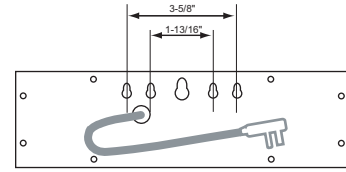

### Straight 6-digit model with same size seconds

standard colors: white, black

Enclosure series 732AC

model with internal power supply

model with external power supply

Short cord with flat plug shown. Optional Long cord or Screw terminal for power connection available.