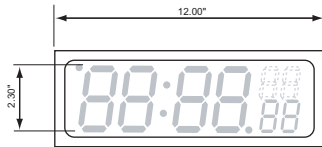

Straight 6-digit model with smaller seconds

standard colors: white, black

Enclosure series 732ACS

Lower or Upper seconds optional