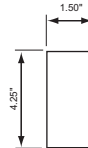

model with internal power supply

model with external power supply