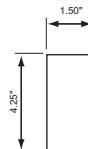

### Straight 6-digit model with smaller seconds

standard colors: white, black

Enclosure series 732ACS

Lower or Upper seconds optional

model with internal power supply

model with external power supply

Short cord with flat plug shown. Optional Long cord or Screw terminal for power connection available.