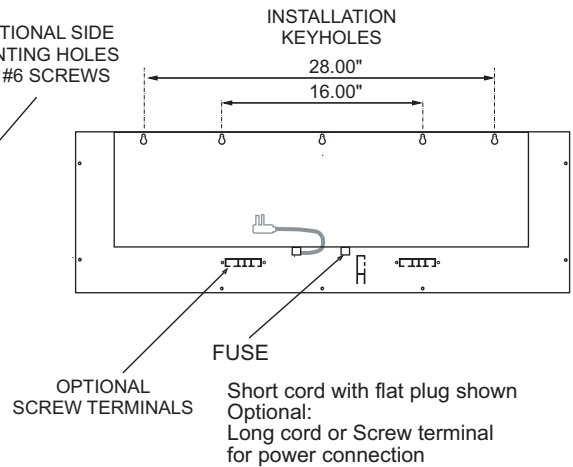

standard colors: white, black and stainless steel

4-digit model

6-digit model

EXAMPLE WITH SAME SIZE SECONDS SHOWN

UPPER OR LOWER SECONDS AVAILABLE

OPTIONAL DOUBLE-SIDED MOUNTING BRACKET (OPTION # BR7X2)