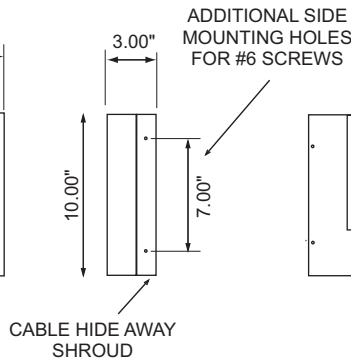

standard colors: white, black and stainless steel

4-digit model

6-digit model

EXAMPLE WITH SAME SIZE SECONDS SHOWN

UPPER OR LOWER SECONDS AVAILABLE

OPTIONAL DOUBLE-SIDED MOUNTING BRACKET (OPTION # BR7X2)