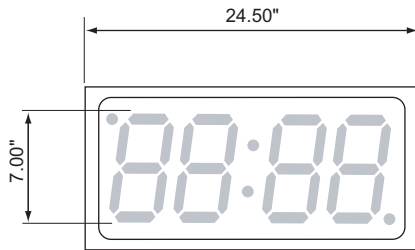

standard colors: white, black and stainless steel

4-digit model

6-digit model

EXAMPLE WITH SAME SIZE SECONDS SHOWN

UPPER OR LOWER SECONDS AVAILABLE

OPTIONAL DOUBLE-SIDED MOUNTING BRACKET (OPTION # BR7X2)