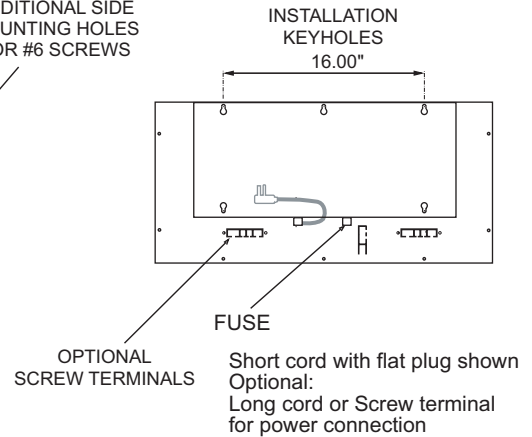

standard colors: white, black and stainless steel

4-digit model

6-digit model

EXAMPLE WITH SAME SIZE SECONDS SHOWN

UPPER OR LOWER SECONDS AVAILABLE

OPTIONAL DOUBLE-SIDED MOUNTING BRACKET (OPTION # BR7X2)