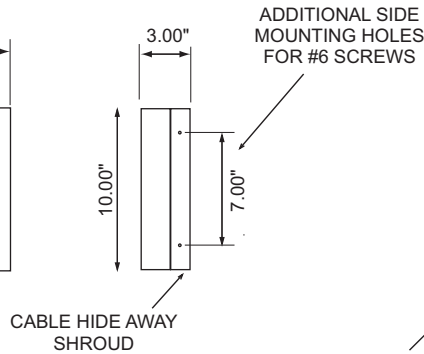

standard colors: white, black and stainless steel

4-digit model

6-digit model

EXAMPLE WITH SAME SIZE SECONDS SHOWN

UPPER OR LOWER SECONDS AVAILABLE

OPTIONAL DOUBLE-SIDED MOUNTING BRACKET (OPTION # BR7X2)