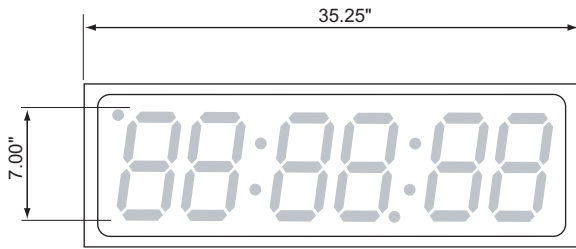

standard colors: white, black and stainless steel

4-digit model

6-digit model

EXAMPLE WITH SAME SIZE SECONDS SHOWN

UPPER OR LOWER SECONDS AVAILABLE

OPTIONAL DOUBLE-SIDED MOUNTING BRACKET (OPTION # BR7X2)