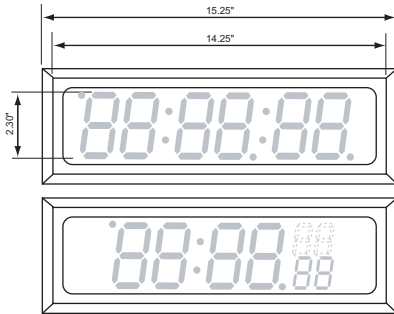

Enclosure series 732FL and 732FLS

6-digit model with same size seconds or smaller seconds
standard colors: white, black and stainless steel

Enclosure series 732FL

Short cord with flat plug shown
Optional:
1) Long cord or Screw terminal for power connection
2) Wall plug-in transformer for power

6-digit model with smaller seconds only
standard colors: white, black and stainless steel
Lower or Upper seconds optional

Enclosure series 732FLS

Short cord with flat plug shown
Optional:
1) Long cord or Screw terminal for power connection
2) Wall plug-in transformer for power