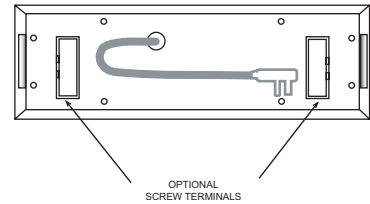

## Enclosure series 732FL and 732FLS

**6-digit model with same size seconds or smaller seconds**  
standard colors: white, black and stainless steel

**Enclosure series 732FL**

Lower or Upper seconds optional

Front flange

Short cord with flat plug shown  
Optional:  
1) Long cord or Screw terminal for power connection  
2) Wall plug-in transformer for power

**6-digit model with smaller seconds or 4-digit models**  
standard colors: white, black and stainless steel

**Enclosure series 732FLS**

Lower or Upper seconds optional

Front flange

Short cord with flat plug shown  
Optional:  
1) Long cord or Screw terminal for power connection  
2) Wall plug-in transformer for power