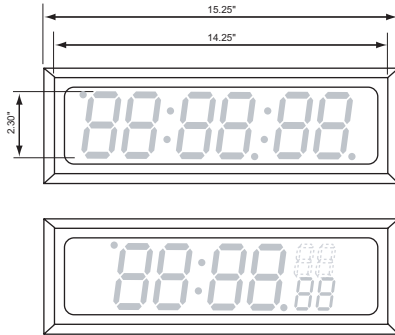

## Enclosure series 732FL and 732FLS

**6-digit model with same size seconds or smaller seconds**  
standard colors: white, black and stainless steel

**Enclosure series 732FL**

Lower or Upper seconds optional

Front flange

Short cord with flat plug shown  
Optional:  
1) Long cord or Screw terminal for power connection  
2) Wall plug-in transformer for power

**6-digit model with smaller seconds or 4-digit models**  
standard colors: white, black and stainless steel

**Enclosure series 732FLS**

Lower or Upper seconds optional

Front flange

Short cord with flat plug shown  
Optional:  
1) Long cord or Screw terminal for power connection  
2) Wall plug-in transformer for power