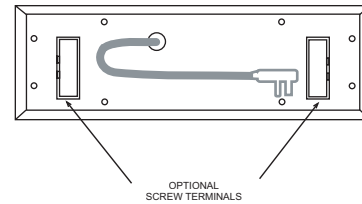

Enclosure series 732FL and 732FLS

6-digit model with same size seconds or smaller seconds
standard colors: white, black and stainless steel

Enclosure series 732FL

Short cord with flat plug shown
Optional:
1) Long cord or Screw terminal for power connection
2) Wall plug-in transformer for power

6-digit model with smaller seconds only
standard colors: white, black and stainless steel
Lower or Upper seconds optional

Enclosure series 732FLS

Short cord with flat plug shown
Optional:
1) Long cord or Screw terminal for power connection
2) Wall plug-in transformer for power