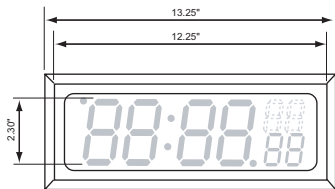

Short cord with flat plug shown
Optional:
1) Long cord or Screw terminal for power connection
2) Wall plug-in transformer for power

6-digit model with smaller seconds or 4-digit models
standard colors: white, black and stainless steel

Enclosure series 732FLS

Lower or Upper seconds optional