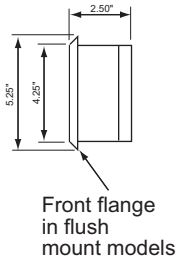

Enclosure series 732FL and 732FLS

6-digit model with same size seconds or smaller seconds
standard colors: white, black and stainless steel

Enclosure series 732FL

Short cord with flat plug shown
Optional:
1) Long cord or Screw terminal for power connection
2) Wall plug-in transformer for power

6-digit model with smaller seconds only
standard colors: white, black and stainless steel
Lower or Upper seconds optional

Enclosure series 732FLS

Short cord with flat plug shown
Optional:
1) Long cord or Screw terminal for power connection
2) Wall plug-in transformer for power