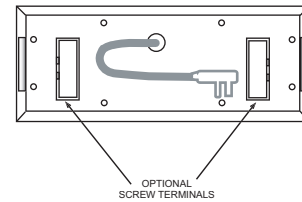

Front flange

Short cord with flat plug shown  
Optional:  
1) Long cord or Screw terminal for power connection  
2) Wall plug-in transformer for power

**6-digit model with smaller seconds or 4-digit models**  
standard colors: white, black and stainless steel

**Enclosure series 732FLS**

Lower or Upper seconds optional

Front flange

Short cord with flat plug shown  
Optional:  
1) Long cord or Screw terminal for power connection  
2) Wall plug-in transformer for power