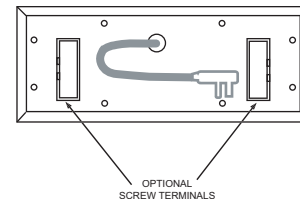

Enclosure series 732FL and 732FLS

6-digit model with same size seconds or smaller seconds
standard colors: white, black and stainless steel

Enclosure series 732FL

Short cord with flat plug shown
Optional:
1) Long cord or Screw terminal for power connection
2) Wall plug-in transformer for power

6-digit model with smaller seconds only
standard colors: white, black and stainless steel
Lower or Upper seconds optional

Enclosure series 732FLS

Short cord with flat plug shown
Optional:
1) Long cord or Screw terminal for power connection
2) Wall plug-in transformer for power