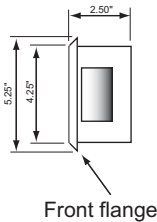

Front flange

Short cord with flat plug shown  
Optional:  
1) Long cord or Screw terminal for power connection  
2) Wall plug-in transformer for power

**6-digit model with smaller seconds or 4-digit models**  
standard colors: white, black and stainless steel

**Enclosure series 732FLS**

Lower or Upper seconds optional

Front flange

Short cord with flat plug shown  
Optional:  
1) Long cord or Screw terminal for power connection  
2) Wall plug-in transformer for power