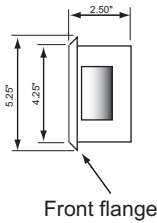

## Enclosure series 732FL and 732FLS

**6-digit model with same size seconds or smaller seconds**  
standard colors: white, black and stainless steel

**Enclosure series 732FL**

Lower or Upper seconds optional

Front flange

Short cord with flat plug shown  
Optional:  
1) Long cord or Screw terminal for power connection  
2) Wall plug-in transformer for power

**6-digit model with smaller seconds or 4-digit models**  
standard colors: white, black and stainless steel

**Enclosure series 732FLS**

Lower or Upper seconds optional

Front flange

Short cord with flat plug shown  
Optional:  
1) Long cord or Screw terminal for power connection  
2) Wall plug-in transformer for power