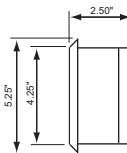

Enclosure series 732FL and 732FLS

6-digit model with same size seconds or smaller seconds
standard colors: white, black and stainless steel

Enclosure series 732FL

Short cord with flat plug shown
Optional:
1) Long cord or Screw terminal for power connection
2) Wall plug-in transformer for power

6-digit model with smaller seconds only
standard colors: white, black and stainless steel
Lower or Upper seconds optional

Enclosure series 732FLS

Short cord with flat plug shown
Optional:
1) Long cord or Screw terminal for power connection
2) Wall plug-in transformer for power