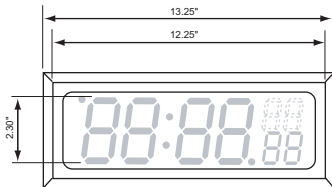

Enclosure series 732FL and 732FLS

6-digit model with same size seconds or smaller seconds
standard colors: white, black and stainless steel

Enclosure series 732FL

Short cord with flat plug shown
Optional:
1) Long cord or Screw terminal for power connection
2) Wall plug-in transformer for power

6-digit model with smaller seconds only
standard colors: white, black and stainless steel
Lower or Upper seconds optional

Enclosure series 732FLS

Short cord with flat plug shown
Optional:
1) Long cord or Screw terminal for power connection
2) Wall plug-in transformer for power