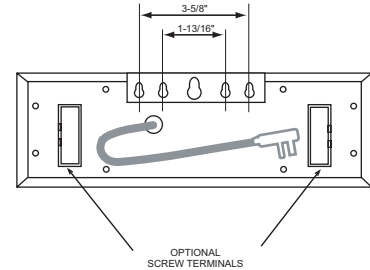

## Enclosure series 732R and 733R

**Straight 6-digit model with same size seconds**  
standard colors: white, black and stainless steel

**Enclosure series 732R**

Short cord with flat plug shown  
Optional:  
1) Long cord or Screw terminal for power connection  
2) Wall plug-in transformer for power

**Straight 6-digit model with smaller seconds**

Lower or Upper seconds optional

**Slanted 6-digit model with same size seconds**  
standard colors: white, black and stainless steel

**Enclosure series 733R**

Short cord with flat plug shown  
Optional:  
1) Long cord or Screw terminal for power connection  
2) Wall plug-in transformer for power

**Slanted 6-digit model with smaller seconds**

Lower or Upper seconds optional