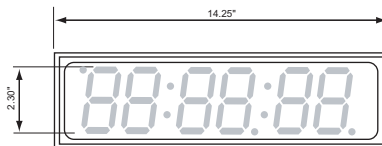

## Enclosure series 732R and 733R

**Straight 6-digit model with same size seconds**  
standard colors: white, black and stainless steel

**Enclosure series 732R**

Short cord with flat plug shown  
Optional:  
1) Long cord or Screw terminal for power connection  
2) Wall plug-in transformer for power

**Straight 6-digit model with smaller seconds**

Lower or Upper seconds optional

**Slanted 6-digit model with same size seconds**  
standard colors: white, black and stainless steel

**Enclosure series 733R**