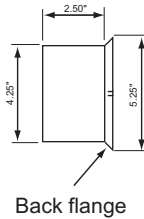

## Enclosure series 732 and 733

**Straight 6-digit model with same size seconds**  
standard colors: white, black and stainless steel

**Enclosure series 732**

Short cord with flat plug shown  
Optional:  
1) Long cord or Screw terminal for power connection  
2) Wall plug-in transformer for power

**Straight 6-digit model with smaller seconds**

Lower or Upper seconds optional

**Slanted 6-digit model with same size seconds**  
standard colors: white, black and stainless steel

**Enclosure series 733**