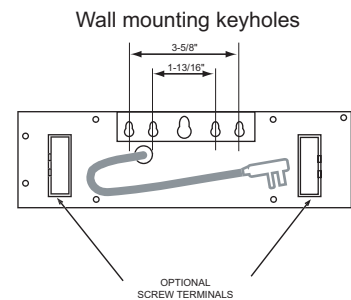

## Enclosure series 732 and 733

**Straight 6-digit model with same size seconds**  
standard colors: white, black and stainless steel

**Enclosure series 732**

Short cord with flat plug shown  
Optional:  
1) Long cord or Screw terminal for power connection  
2) Wall plug-in transformer for power

**Straight 6-digit model with smaller seconds**

Lower or Upper seconds optional

**Slanted 6-digit model with same size seconds**  
standard colors: white, black and stainless steel

**Enclosure series 733**

Short cord with flat plug shown  
Optional:  
1) Long cord or Screw terminal for power connection  
2) Wall plug-in transformer for power

**Slanted 6-digit model with smaller seconds**

Lower or Upper seconds optional