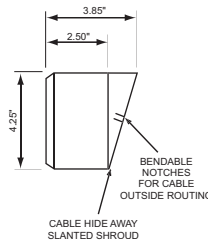

## Enclosure series 732R and 733R

**Straight 6-digit model with same size seconds**  
standard colors: white, black and stainless steel

**Enclosure series 732R**

Short cord with flat plug shown  
Optional:  
1) Long cord or Screw terminal for power connection  
2) Wall plug-in transformer for power

**Straight 6-digit model with smaller seconds**

Lower or Upper seconds optional

**Slanted 6-digit model with same size seconds**  
standard colors: white, black and stainless steel

**Enclosure series 733R**

Short cord with flat plug shown  
Optional:  
1) Long cord or Screw terminal for power connection  
2) Wall plug-in transformer for power

**Slanted 6-digit model with smaller seconds**

Lower or Upper seconds optional