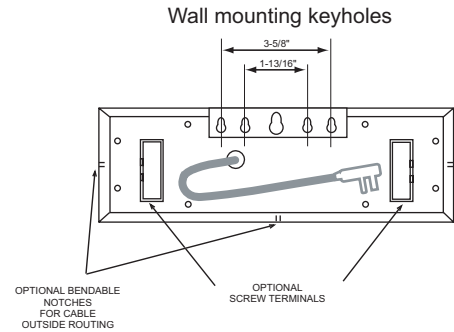

## Enclosure series 732 and 733

**Straight 6-digit model with same size seconds**  
standard colors: white, black and stainless steel

**Enclosure series 732**

Short cord with flat plug shown  
Optional:  
1) Long cord or Screw terminal for power connection  
2) Wall plug-in transformer for power

**Straight 6-digit model with smaller seconds**

Lower or Upper seconds optional

**Slanted 6-digit model with same size seconds**  
standard colors: white, black and stainless steel

**Enclosure series 733**

Short cord with flat plug shown  
Optional:  
1) Long cord or Screw terminal for power connection  
2) Wall plug-in transformer for power

**Slanted 6-digit model with smaller seconds**

Lower or Upper seconds optional