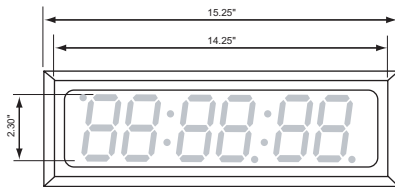

## Enclosure series 732 and 733

**Straight 6-digit model with same size seconds**  
standard colors: white, black and stainless steel

**Enclosure series 732**

Short cord with flat plug shown  
Optional:  
1) Long cord or Screw terminal for power connection  
2) Wall plug-in transformer for power

**Straight 6-digit model with smaller seconds**

Lower or Upper seconds optional

**Slanted 6-digit model with same size seconds**  
standard colors: white, black and stainless steel

**Enclosure series 733**