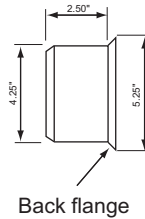

## Enclosure series 732R and 733R

**Straight 6-digit model with same size seconds**  
standard colors: white, black and stainless steel

**Enclosure series 732R**

Short cord with flat plug shown  
Optional:  
1) Long cord or Screw terminal for power connection  
2) Wall plug-in transformer for power

**Straight 6-digit model with smaller seconds**

Lower or Upper seconds optional

**Slanted 6-digit model with same size seconds**  
standard colors: white, black and stainless steel

**Enclosure series 733R**