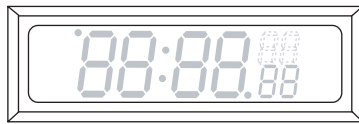

## Enclosure series 732 and 733

**Straight 6-digit model with same size seconds**  
standard colors: white, black and stainless steel

**Enclosure series 732**

Short cord with flat plug shown  
Optional:  
1) Long cord or Screw terminal for power connection  
2) Wall plug-in transformer for power

**Straight 6-digit model with smaller seconds**

Lower or Upper seconds optional

**Slanted 6-digit model with same size seconds**  
standard colors: white, black and stainless steel

**Enclosure series 733**