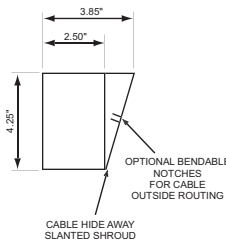

## Enclosure series 732 and 733

**Straight 6-digit model with same size seconds**  
standard colors: white, black and stainless steel

**Enclosure series 732**

Short cord with flat plug shown  
Optional:  
1) Long cord or Screw terminal for power connection  
2) Wall plug-in transformer for power

**Straight 6-digit model with smaller seconds**

Lower or Upper seconds optional

**Slanted 6-digit model with same size seconds**  
standard colors: white, black and stainless steel

**Enclosure series 733**

Short cord with flat plug shown  
Optional:  
1) Long cord or Screw terminal for power connection  
2) Wall plug-in transformer for power

**Slanted 6-digit model with smaller seconds**

Lower or Upper seconds optional