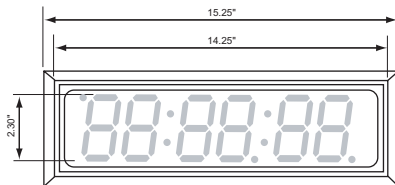

## Enclosure series 732R and 733R

**Straight 6-digit model with same size seconds**  
standard colors: white, black and stainless steel

**Enclosure series 732R**

Short cord with flat plug shown  
Optional:  
1) Long cord or Screw terminal for power connection  
2) Wall plug-in transformer for power

**Straight 6-digit model with smaller seconds**

Lower or Upper seconds optional

**Slanted 6-digit model with same size seconds**  
standard colors: white, black and stainless steel

**Enclosure series 733R**