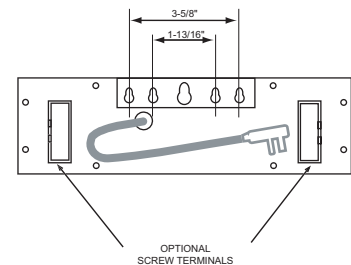

## Enclosure series 732R and 733R

**Straight 6-digit model with same size seconds**  
standard colors: white, black and stainless steel

**Enclosure series 732R**

Short cord with flat plug shown  
Optional:  
1) Long cord or Screw terminal for power connection  
2) Wall plug-in transformer for power

**Straight 6-digit model with smaller seconds**

Lower or Upper seconds optional

**Slanted 6-digit model with same size seconds**  
standard colors: white, black and stainless steel

**Enclosure series 733R**

Short cord with flat plug shown  
Optional:  
1) Long cord or Screw terminal for power connection  
2) Wall plug-in transformer for power

**Slanted 6-digit model with smaller seconds**

Lower or Upper seconds optional