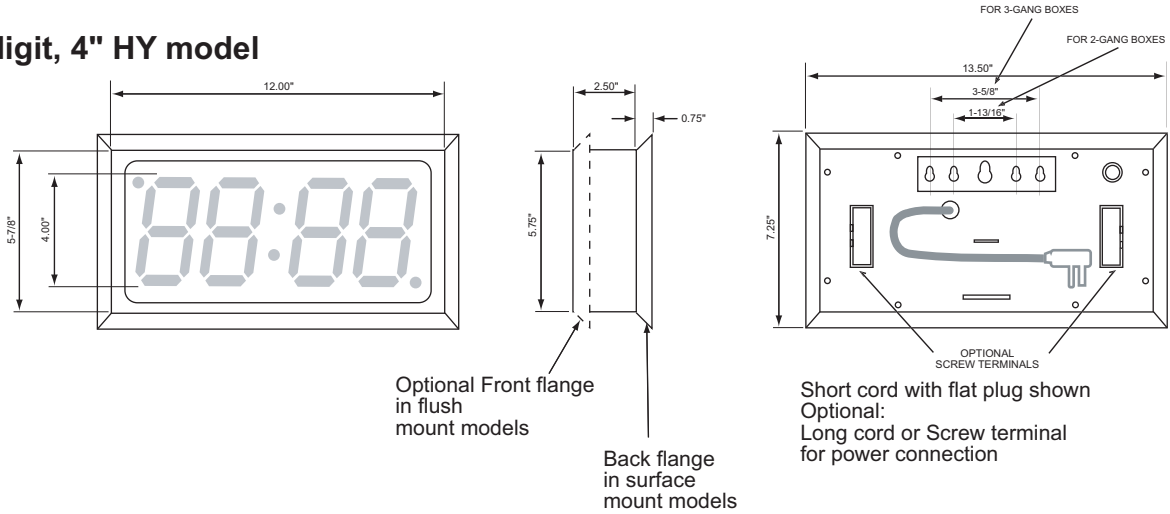

4-digit and 6-digit models series HY and HYTX
standard colors: white, black and stainless steel

4-digit, 4" HY model

6-digit, 2.3" HY model

6-digit, 2.3" HYTX model

OPTIONAL FLUSH MOUNT METHOD

Option #732FL