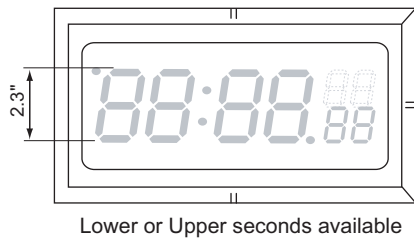

4-digit and 6-digit models series HY and HYTX
standard colors: white, black and stainless steel

4-digit, 4" HY model

6-digit, 2.3" HY model

6-digit, 2.3" HYTX model

OPTIONAL FLUSH MOUNT METHOD

Option #732FL