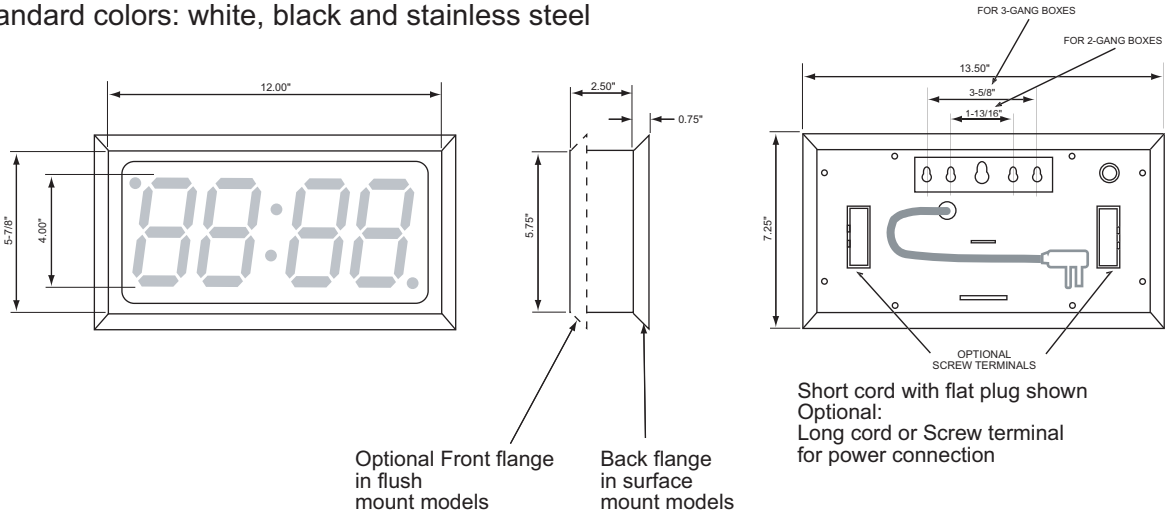

4-digit and 6-digit models series HY and HYTX standard colors: white, black and stainless steel

OPTIONAL FLUSH MOUNT METHOD