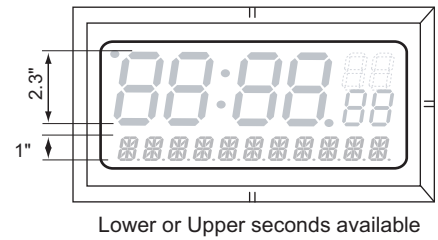

4-digit and 6-digit models series HY and HYTX
standard colors: white, black and stainless steel

4-digit, 4" HY model

6-digit, 2.3" HY model

6-digit, 2.3" HYTX model

OPTIONAL FLUSH MOUNT METHOD

Option #732FL