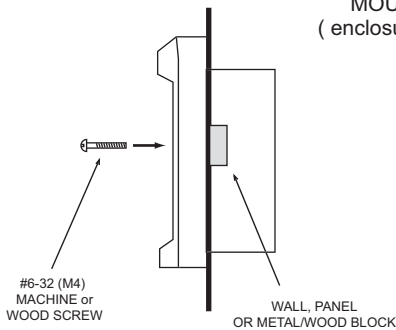

4-digit and 6-digit models series HYP and HYPTX
standard colors: white, dark blue, black

Short cord with flat plug shown
Optional:
Long cord or Screw terminal
for power connection

STANDARD FLUSH MOUNT METHOD
(enclosure option # 732)

OPTIONAL FLUSH MOUNT METHOD
(enclosure option # 732FL)