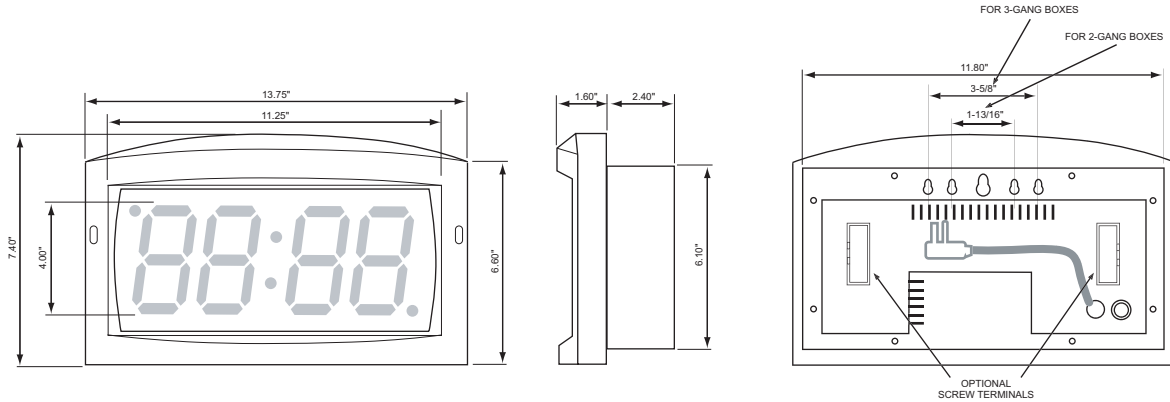

4-digit and 6-digit models series HYP and HYPTX
standard colors: white, dark blue, black

Short cord with flat plug shown
Optional:
Long cord or Screw terminal
for power connection

STANDARD FLUSH MOUNT METHOD
(enclosure option # 732)

OPTIONAL FLUSH MOUNT METHOD
(enclosure option # 732FL)