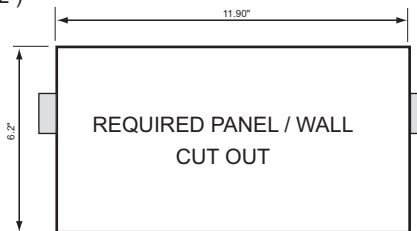

4-digit and 6-digit models series HYP and HYPTX
standard colors: white, dark blue, black

Short cord with flat plug shown
Optional:
Long cord or Screw terminal
for power connection

STANDARD FLUSH MOUNT METHOD
(enclosure option # 732)

OPTIONAL FLUSH MOUNT METHOD
(enclosure option # 732FL)