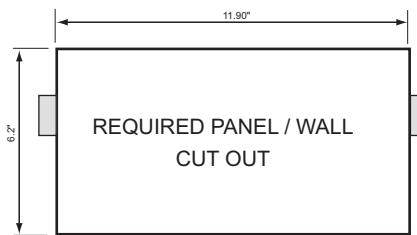

**4-digit and 6-digit models series HYP and HYPTX**  
standard colors: white, dark blue, black

Short cord with flat plug shown  
Optional:  
Long cord or Screw terminal  
for power connection

STANDARD FLUSH MOUNT METHOD