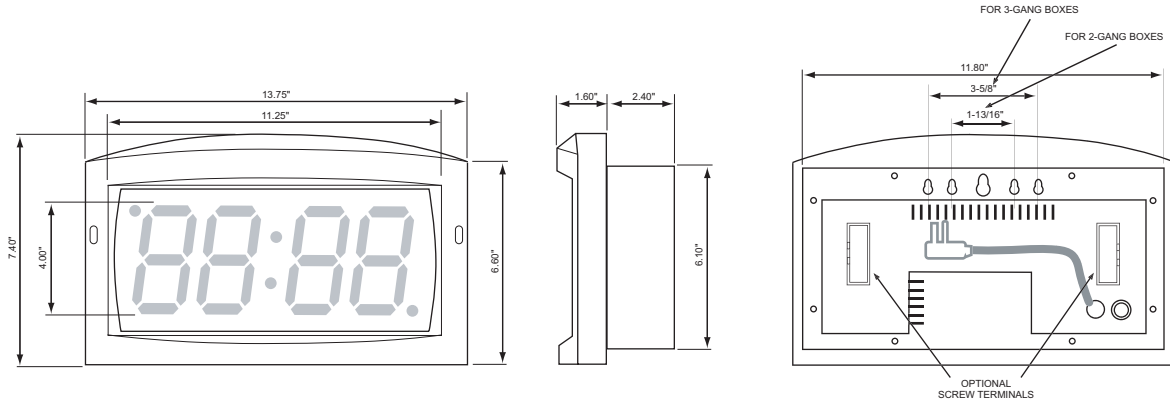

**4-digit and 6-digit models series HYP and HYPTX**  
standard colors: white, dark blue, black

Short cord with flat plug shown  
Optional:  
Long cord or Screw terminal  
for power connection

STANDARD FLUSH MOUNT METHOD

OPTIONAL FLUSH MOUNT METHOD