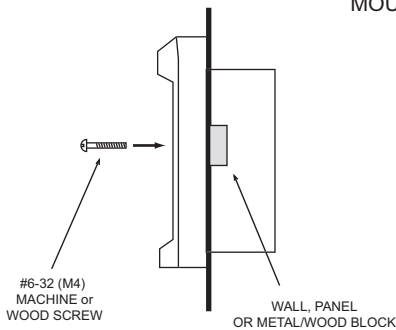

**4-digit and 6-digit models series HYP and HYPTX**  
standard colors: white, dark blue, black

Short cord with flat plug shown  
Optional:  
Long cord or Screw terminal  
for power connection

STANDARD FLUSH MOUNT METHOD

OPTIONAL FLUSH MOUNT METHOD