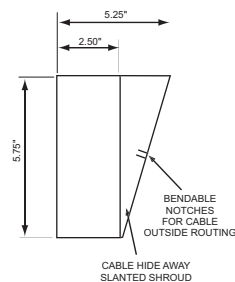

standard colors: white, black and stainless steel

STRAIGHT MODEL

Short cord with flat plug shown  
Optional:  
Long cord or Screw terminal  
for power connection

SLANTED MODEL

Short cord with flat plug shown  
Optional:  
Long cord or Screw terminal  
for power connection