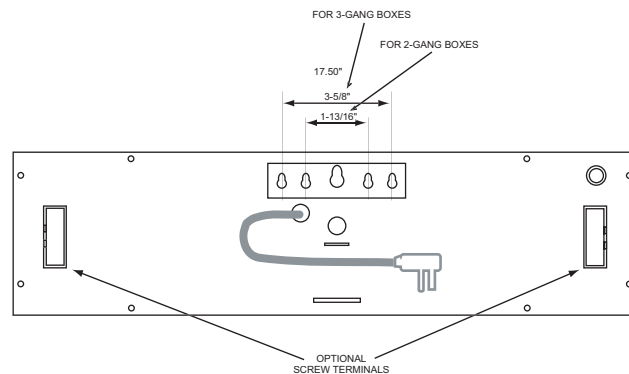

standard colors: white, black and stainless steel

STRAIGHT MODEL

Short cord with flat plug shown  
Optional:  
Long cord or Screw terminal  
for power connection

SLANTED MODEL

Short cord with flat plug shown  
Optional:  
Long cord or Screw terminal  
for power connection