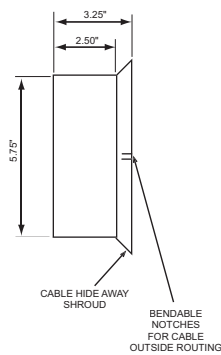

standard colors: white, black and stainless steel

STRAIGHT MODEL

Short cord with flat plug shown  
Optional:  
Long cord or Screw terminal  
for power connection

SLANTED MODEL

Short cord with flat plug shown  
Optional:  
Long cord or Screw terminal  
for power connection