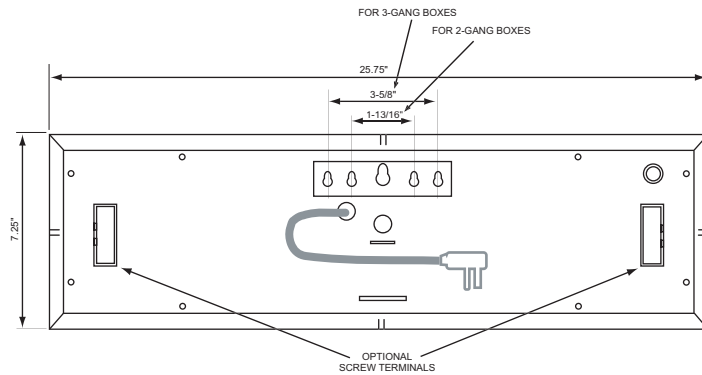

standard colors: white, black and stainless steel

STRAIGHT MODEL

Short cord with flat plug shown  
Optional:  
Long cord or Screw terminal  
for power connection

SLANTED MODEL

Short cord with flat plug shown  
Optional:  
Long cord or Screw terminal  
for power connection