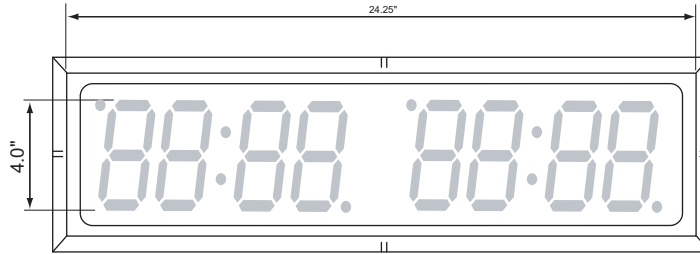

standard colors: white, black and stainless steel

STRAIGHT MODEL

Short cord with flat plug shown  
Optional:  
Long cord or Screw terminal  
for power connection

SLANTED MODEL

Short cord with flat plug shown  
Optional:  
Long cord or Screw terminal  
for power connection