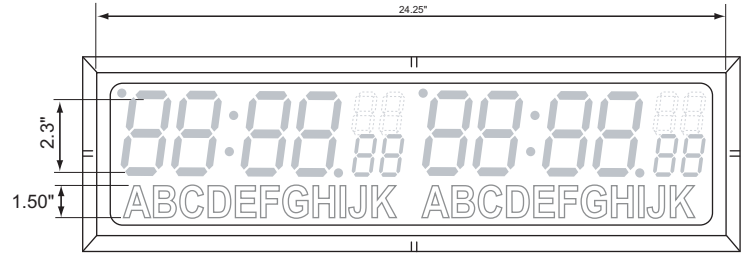

Mechanical Specifications

2 Zones, 6 Digits, 2.3" with Text / Date Metal Enclosure

SELENA
LED Digital Clocks

ALL CLOCKS INCLUDE REMOTE CONTROL

standard colors: white, black and stainless steel

Lower or Upper seconds optional

Lower or Upper seconds optional

STRAIGHT MODEL

Short cord with flat plug shown
Optional:
Long cord or Screw terminal
for power connection

SLANTED MODEL

Short cord with flat plug shown
Optional:
Long cord or Screw terminal
for power connection