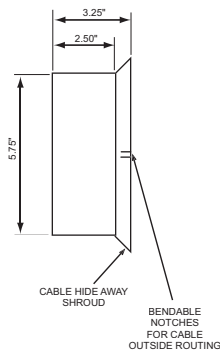

Mechanical Specifications

2 Zones, 6 Digits, 2.3" with Text / Date Metal Enclosure

SELENA
LED Digital Clocks

ALL CLOCKS INCLUDE REMOTE CONTROL

standard colors: white, black and stainless steel

Lower or Upper seconds optional

Lower or Upper seconds optional

STRAIGHT MODEL

Short cord with flat plug shown
Optional:
Long cord or Screw terminal
for power connection

SLANTED MODEL

Short cord with flat plug shown
Optional:
Long cord or Screw terminal
for power connection