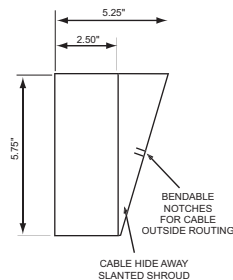

Mechanical Specifications

2 Zones, 6 Digits, 2.3" with Text / Date Metal Enclosure

SELENA
LED Digital Clocks

ALL CLOCKS INCLUDE REMOTE CONTROL

standard colors: white, black and stainless steel

Lower or Upper seconds optional

Lower or Upper seconds optional

STRAIGHT MODEL

Short cord with flat plug shown
Optional:
Long cord or Screw terminal
for power connection

SLANTED MODEL

Short cord with flat plug shown
Optional:
Long cord or Screw terminal
for power connection