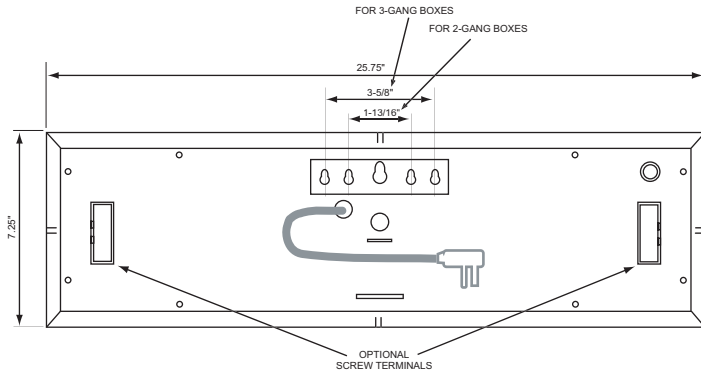

Mechanical Specifications

2 Zones, 6 Digits, 2.3" with Text / Date Metal Enclosure

SELENA
LED Digital Clocks

ALL CLOCKS INCLUDE REMOTE CONTROL

standard colors: white, black and stainless steel

Lower or Upper seconds optional

Lower or Upper seconds optional

STRAIGHT MODEL

Short cord with flat plug shown
Optional:
Long cord or Screw terminal
for power connection

SLANTED MODEL

Short cord with flat plug shown
Optional:
Long cord or Screw terminal
for power connection