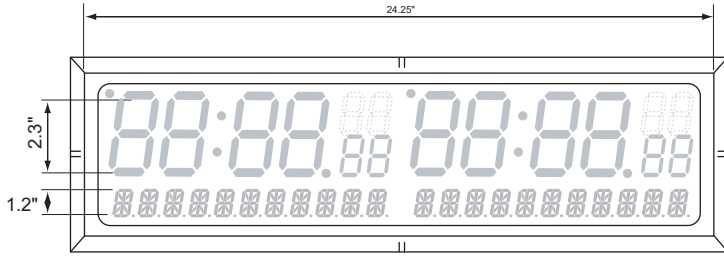

Mechanical Specifications

2 Zones, 6 Digits, 2.3" with Text / Date Metal Enclosure

SELENA
LED Digital Clocks

ALL CLOCKS INCLUDE REMOTE CONTROL

standard colors: white, black and stainless steel

Lower or Upper seconds optional

Lower or Upper seconds optional

STRAIGHT MODEL

Short cord with flat plug shown
Optional:
Long cord or Screw terminal
for power connection

SLANTED MODEL

Short cord with flat plug shown
Optional:
Long cord or Screw terminal
for power connection