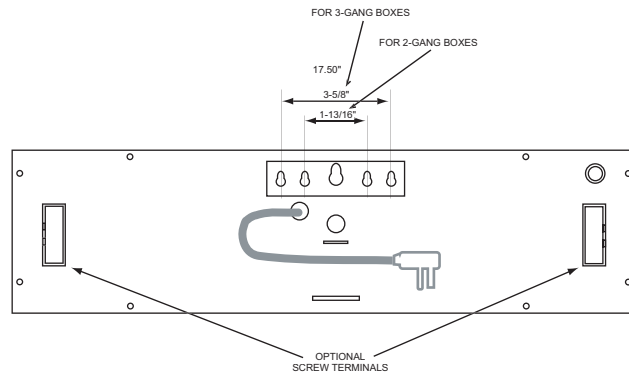

Mechanical Specifications

2 Zones, 6 Digits, 2.3" with Text / Date Metal Enclosure

SELENA
LED Digital Clocks

ALL CLOCKS INCLUDE REMOTE CONTROL

standard colors: white, black and stainless steel

Lower or Upper seconds optional

Lower or Upper seconds optional

STRAIGHT MODEL

Short cord with flat plug shown
Optional:
Long cord or Screw terminal
for power connection

SLANTED MODEL

Short cord with flat plug shown
Optional:
Long cord or Screw terminal
for power connection