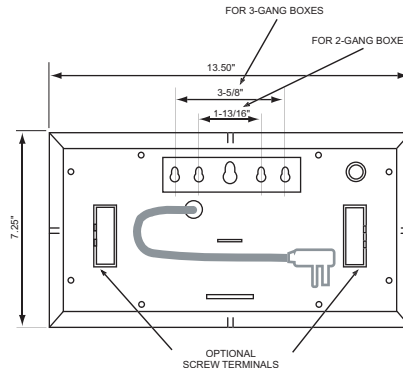

standard colors: white, black and stainless steel

Models series HYTX-HY-6(U)L-2.3 and HYVTX-HY-6(U)L-2.3

Lower or Upper seconds optional with Electronic Text / Date display

Lower or Upper seconds optional with Vinyl stick-on Text

STRAIGHT MODEL  
( option 732 )

Short cord with flat plug shown  
Optional:  
Long cord or Screw terminal for power connection

SLANTED MODEL  
( option 733 )

Short cord with flat plug shown  
Optional:  
Long cord or Screw terminal for power connection