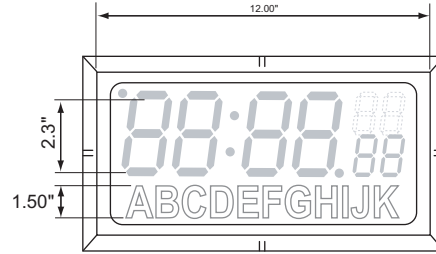

standard colors: white, black and stainless steel

Models series HYTX-HY-6(U)L-2.3 and HYVTX-HY-6(U)L-2.3

Lower or Upper seconds optional with Electronic Text / Date display

Lower or Upper seconds optional with Vinyl stick-on Text

STRAIGHT MODEL  
( option 732 )

Short cord with flat plug shown  
Optional:  
Long cord or Screw terminal for power connection

SLANTED MODEL  
( option 733 )

Short cord with flat plug shown  
Optional:  
Long cord or Screw terminal for power connection