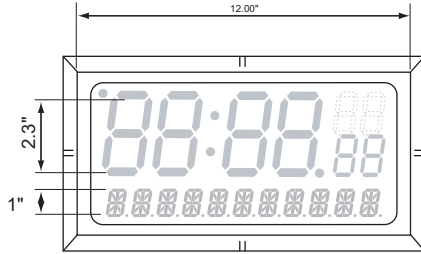

standard colors: white, black and stainless steel

Models series HYTX-HY-6(U)L-2.3 and HYVTX-HY-6(U)L-2.3

Lower or Upper seconds optional with Electronic Text / Date display

Lower or Upper seconds optional with Vinyl stick-on Text

STRAIGHT MODEL  
( option 732 )

Short cord with flat plug shown  
Optional:  
Long cord or Screw terminal for power connection

SLANTED MODEL  
( option 733 )

Short cord with flat plug shown  
Optional:  
Long cord or Screw terminal for power connection