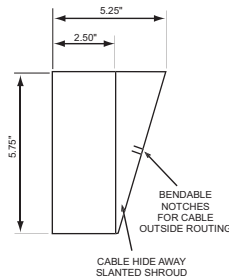

standard colors: white, black and stainless steel

Models series HYTX-HY-6(U)L-2.3 and HYVTX-HY-6(U)L-2.3

Lower or Upper seconds optional with Electronic Text / Date display

Lower or Upper seconds optional with Vinyl stick-on Text

STRAIGHT MODEL  
( option 732 )

Short cord with flat plug shown  
Optional:  
Long cord or Screw terminal for power connection

SLANTED MODEL  
( option 733 )

Short cord with flat plug shown  
Optional:  
Long cord or Screw terminal for power connection