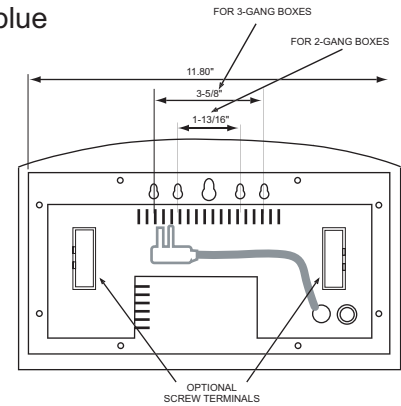

Mechanical Specifications

6 Digits, 2.3" with Text / Date Plastic Enclosure

SELENA
LED Digital Clocks

ALL CLOCKS INCLUDE REMOTE CONTROL

standard colors: white, black and dark blue

Lower or Upper seconds optional with Electronic Text / Date display
Model series HYTX-6(U)L-2.3

Short cord with flat plug shown
Optional:
Long cord or Screw terminal for power connection

Lower or Upper seconds optional with Vinyl stick-on Text
Model series HYVTX-6(U)L-2.3

SURFACE MOUNT
OR
FLUSH MOUNT

STANDARD FLUSH MOUNT METHOD
(enclosure option # 732)

OPTIONAL FLUSH MOUNT METHOD
(enclosure option # 732FL)