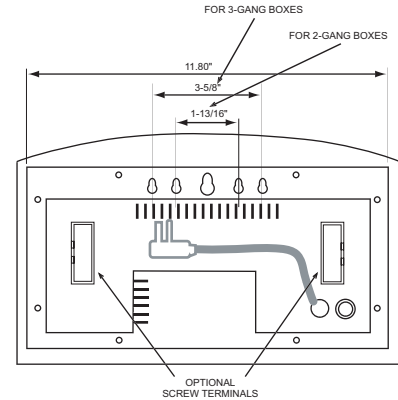

6 Digits, 2.3" with Text / Date Plastic Enclosure

standard colors: white, black and dark blue

Models series HYPTX-HY-6(U)L-2.3 and HYPVTX-HY-6(U)L-2.3

Lower or Upper seconds optional with Electronic Text / Date display

Short cord with flat plug shown
Optional:
Long cord or Screw terminal for power connection

Lower or Upper seconds optional with Vinyl stick-on Text