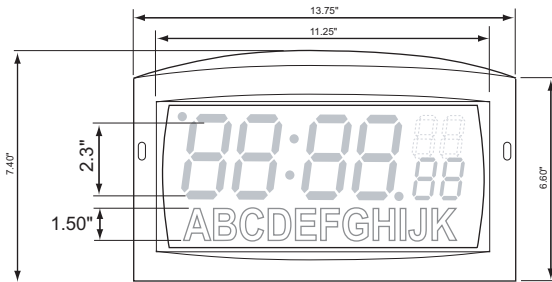

6 Digits, 2.3" with Text / Date Plastic Enclosure

standard colors: white, black and dark blue

Models series HYPTX-HY-6(U)L-2.3 and HYPVTX-HY-6(U)L-2.3

Lower or Upper seconds optional with Electronic Text / Date display

Short cord with flat plug shown
Optional:
Long cord or Screw terminal for power connection

Lower or Upper seconds optional with Vinyl stick-on Text