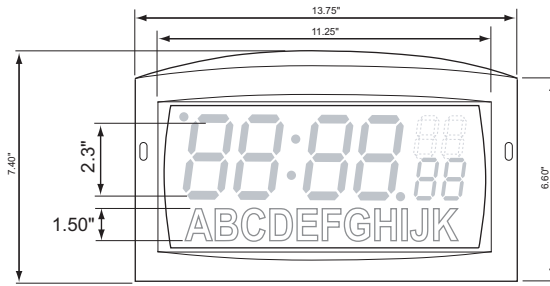

Mechanical Specifications

6 Digits, 2.3" with Text / Date Plastic Enclosure

SELENA
LED Digital Clocks

ALL CLOCKS INCLUDE REMOTE CONTROL

standard colors: white, black and dark blue

Lower or Upper seconds optional with Electronic Text / Date display
Model series HYTX-6(U)L-2.3

Short cord with flat plug shown
Optional:
Long cord or Screw terminal for power connection

Lower or Upper seconds optional with Vinyl stick-on Text
Model series HYVTX-6(U)L-2.3

SURFACE MOUNT
OR
FLUSH MOUNT