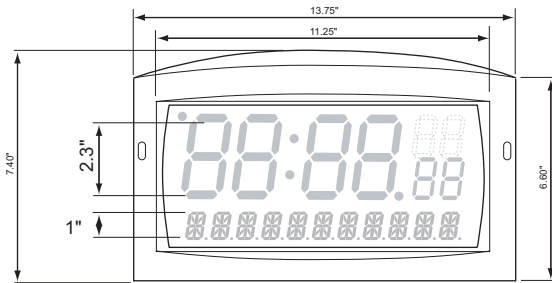

6 Digits, 2.3" with Text / Date Plastic Enclosure

standard colors: white, black and dark blue

Models series HYPTX-HY-6(U)L-2.3 and HYPVTX-HY-6(U)L-2.3

Lower or Upper seconds optional with Electronic Text / Date display

Short cord with flat plug shown
Optional:
Long cord or Screw terminal for power connection

Lower or Upper seconds optional with Vinyl stick-on Text