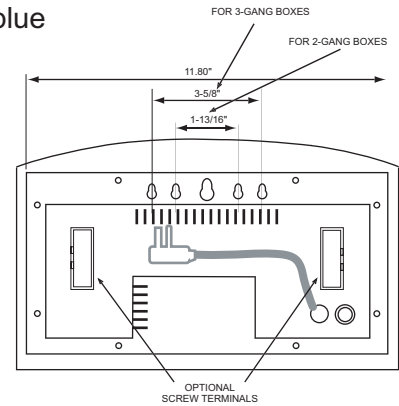

Mechanical Specifications

6 Digits, 2.3" with Text / Date Plastic Enclosure

SELENA
LED Digital Clocks

ALL CLOCKS INCLUDE REMOTE CONTROL

standard colors: white, black and dark blue

Lower or Upper seconds optional with Electronic Text / Date display
Model series HYTX-6(U)L-2.3

Short cord with flat plug shown
Optional:
Long cord or Screw terminal for power connection

Lower or Upper seconds optional with Vinyl stick-on Text
Model series HYVTX-6(U)L-2.3

SURFACE MOUNT
OR
FLUSH MOUNT

STANDARD FLUSH MOUNT METHOD
(enclosure option # 732)

OPTIONAL FLUSH MOUNT METHOD
(enclosure option # 732FL)