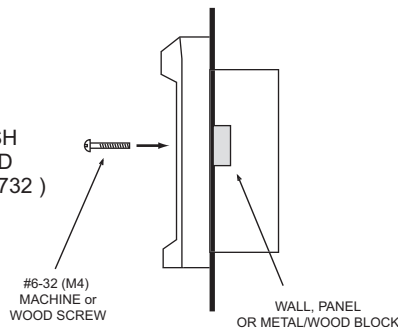

Mechanical Specifications

6 Digits, 2.3" with Text / Date Plastic Enclosure

SELENA
LED Digital Clocks

ALL CLOCKS INCLUDE REMOTE CONTROL

standard colors: white, black and dark blue

Lower or Upper seconds optional with Electronic Text / Date display
Model series HYTX-6(U)L-2.3

Short cord with flat plug shown
Optional:
Long cord or Screw terminal for power connection

Lower or Upper seconds optional with Vinyl stick-on Text
Model series HYVTX-6(U)L-2.3

SURFACE MOUNT
OR
FLUSH MOUNT

STANDARD FLUSH MOUNT METHOD
(enclosure option # 732)

OPTIONAL FLUSH MOUNT METHOD
(enclosure option # 732FL)