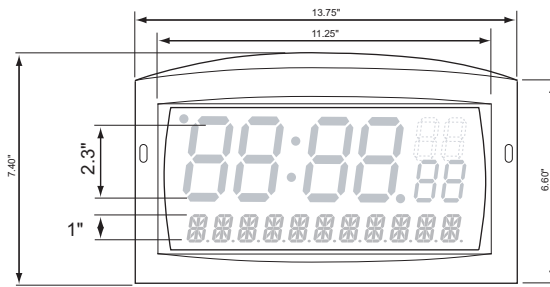

Mechanical Specifications

6 Digits, 2.3" with Text / Date Plastic Enclosure

SELENA
LED Digital Clocks

ALL CLOCKS INCLUDE REMOTE CONTROL

standard colors: white, black and dark blue

Lower or Upper seconds optional with Electronic Text / Date display
Model series HYTX-6(U)L-2.3

Short cord with flat plug shown
Optional:
Long cord or Screw terminal for power connection

Lower or Upper seconds optional with Vinyl stick-on Text
Model series HYVTX-6(U)L-2.3

SURFACE MOUNT
OR
FLUSH MOUNT