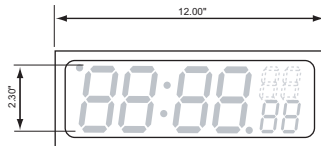

Surface Mount 2.3" Acrylic Enclosure

Enclosure series 732AC and 723ACS

Straight 6-digit model with same size seconds
standard colors: white, black

Enclosure series
732AC

model with
internal power supply

model with
external power supply

Short cord with flat plug shown.
Optional Long cord or Screw terminal
for power connection available.

External Wall Plug-in transformer
for power shown

Straight 6-digit model with smaller seconds
standard colors: white, black

Enclosure series
732ACS

Lower or Upper seconds optional

model with
internal power supply

model with
external power supply

Short cord with flat plug shown.
Optional Long cord or Screw terminal
for power connection available.