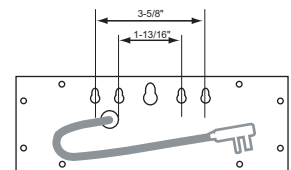

Short cord with flat plug shown.
Optional Long cord or Screw terminal
for power connection available.

External Wall Plug-in transformer
for power shown

Straight 6-digit model with smaller seconds
standard colors: white, black

Enclosure series
732ACS

Lower or Upper seconds optional

model with
internal power supply

model with
external power supply

Short cord with flat plug shown.
Optional Long cord or Screw terminal
for power connection available.