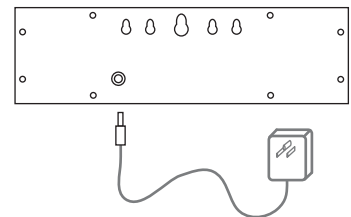

Surface Mount 2.3" Acrylic Enclosure

Enclosure series 732AC and 723ACS

Straight 6-digit model with same size seconds
standard colors: white, black

Enclosure series
732AC

model with
internal power supply

model with
external power supply

Short cord with flat plug shown.
Optional Long cord or Screw terminal
for power connection available.

External Wall Plug-in transformer
for power shown

Straight 6-digit model with smaller seconds
standard colors: white, black

Enclosure series
732ACS

Lower or Upper seconds optional

model with
internal power supply

model with
external power supply

Short cord with flat plug shown.
Optional Long cord or Screw terminal
for power connection available.