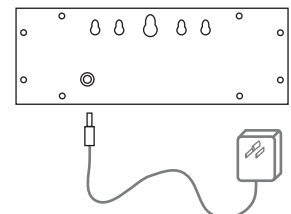

Short cord with flat plug shown.
Optional Long cord or Screw terminal
for power connection available.

External Wall Plug-in transformer
for power shown

Straight 6-digit model with smaller seconds
standard colors: white, black

Enclosure series
732ACS

Lower or Upper seconds optional

model with
internal power supply

model with
external power supply

Short cord with flat plug shown.
Optional Long cord or Screw terminal
for power connection available.

External Wall Plug-in transformer
for power shown