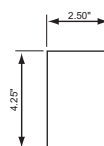

Short cord with flat plug shown.
Optional Long cord or Screw terminal
for power connection available.

External Wall Plug-in transformer
for power shown

Straight 6-digit model with smaller seconds
standard colors: white, black

Enclosure series
732ACS

Lower or Upper seconds optional

model with
internal power supply

model with
external power supply

Short cord with flat plug shown.
Optional Long cord or Screw terminal
for power connection available.