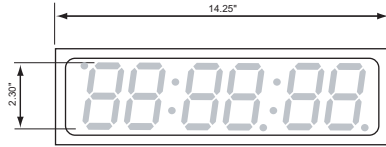

Surface Mount 2.3" Acrylic Enclosure

Enclosure series 732AC and 723ACS

Straight 6-digit model with same size seconds
standard colors: white, black

Enclosure series
732AC

model with
internal power supply

model with
external power supply

Short cord with flat plug shown.
Optional Long cord or Screw terminal
for power connection available.

External Wall Plug-in transformer
for power shown

Straight 6-digit model with smaller seconds
standard colors: white, black

Enclosure series
732ACS

Lower or Upper seconds optional

model with
internal power supply

model with
external power supply

Short cord with flat plug shown.
Optional Long cord or Screw terminal
for power connection available.