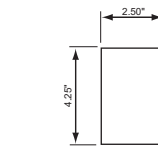

Surface Mount 2.3" Acrylic Enclosure

Enclosure series 732AC and 723ACS

Straight 6-digit model with same size seconds
standard colors: white, black

Enclosure series
732AC

model with
internal power supply