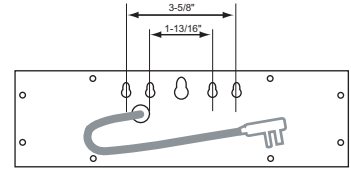

Surface Mount 2.3" Acrylic Enclosure

Enclosure series 732AC and 723ACS

Straight 6-digit model with same size seconds
standard colors: white, black

Enclosure series
732AC

model with
internal power supply

model with
external power supply

Short cord with flat plug shown.
Optional Long cord or Screw terminal
for power connection available.

External Wall Plug-in transformer
for power shown

Straight 6-digit model with smaller seconds
standard colors: white, black

Enclosure series
732ACS

Lower or Upper seconds optional

model with
internal power supply

model with
external power supply

Short cord with flat plug shown.
Optional Long cord or Screw terminal
for power connection available.