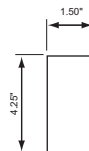

Short cord with flat plug shown.
Optional Long cord or Screw terminal
for power connection available.

External Wall Plug-in transformer
for power shown

Straight 6-digit model with smaller seconds
standard colors: white, black

Enclosure series
732ACS

Lower or Upper seconds optional

model with
internal power supply

model with
external power supply

Short cord with flat plug shown.
Optional Long cord or Screw terminal
for power connection available.