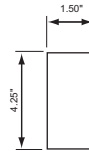

model with
external power supply