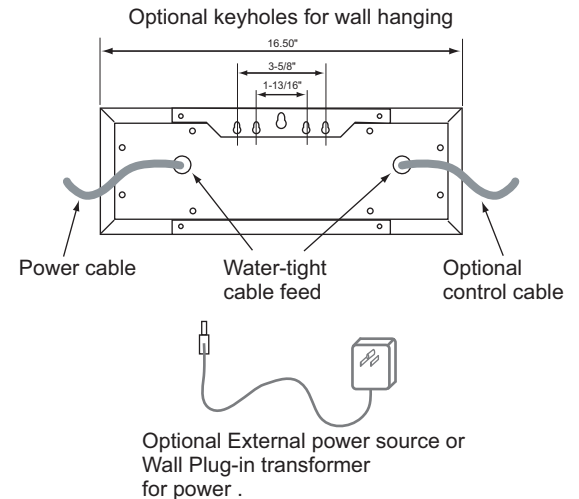

Enclosure series 732S23WP and 723SX23WP (or 732S23FLWP and 723SX23FLWP)
Straight 6-digit model (standard colors: grey, black, white)

Model with internal power supply

Enclosure series
732S23WP

Model with external power supply

Enclosure series
732SX23WP

Permanent flush mounting with hidden bolts

Flush mounting with retaining springs

Permanent surface mounting with hidden bolts