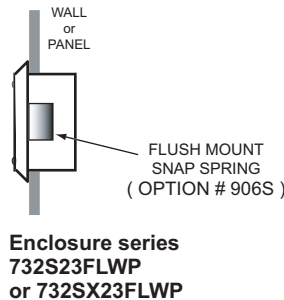

Enclosure series 732S23WP and 723SX23WP (or 732S23FLWP and 723SX23FLWP)
Straight 6-digit model (standard colors: grey, black, white)

Model with internal power supply

Enclosure series
732S23WP

Model with external power supply

Enclosure series
732SX23WP

Permanent flush mounting with hidden bolts

Flush mounting with retaining springs

Permanent surface mounting with hidden bolts