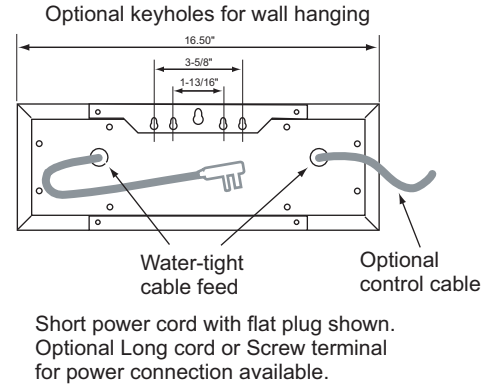

Enclosure series 732S23WP and 723SX23WP (or 732S23FLWP and 723SX23FLWP)
Straight 6-digit model (standard colors: grey, black, white)

Model with internal power supply

Enclosure series
732S23WP

Model with external power supply

Enclosure series
732SX23WP

Permanent flush mounting with hidden bolts

Flush mounting with retaining springs

Permanent surface mounting with hidden bolts