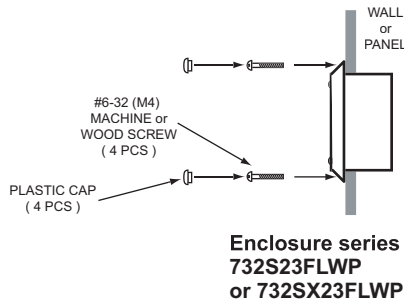

Enclosure series 732S23WP and 723SX23WP (or 732S23FLWP and 723SX23FLWP)
Straight 6-digit model (standard colors: grey, black, white)

Model with internal power supply

Enclosure series
732S23WP

Model with external power supply

Enclosure series
732SX23WP

Permanent flush mounting with hidden bolts

Flush mounting with retaining springs

Permanent surface mounting with hidden bolts