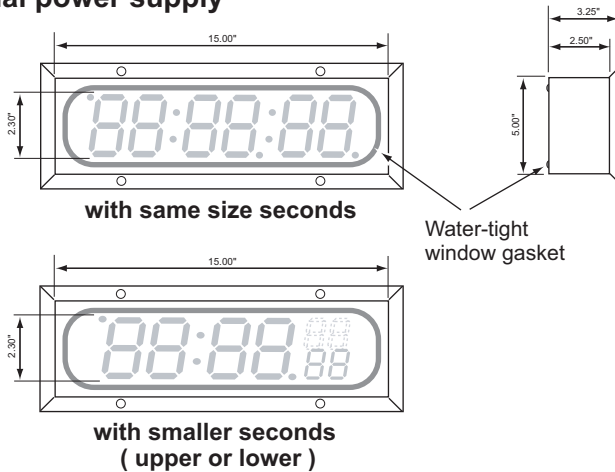

Enclosure series 732S23WP and 723SX23WP (or 732S23FLWP and 723SX23FLWP)
Straight 6-digit model (standard colors: grey, black, white)

Model with internal power supply

Enclosure series
732S23WP

Model with external power supply

Enclosure series
732SX23WP

Permanent flush mounting with hidden bolts

Flush mounting with retaining springs

Permanent surface mounting with hidden bolts