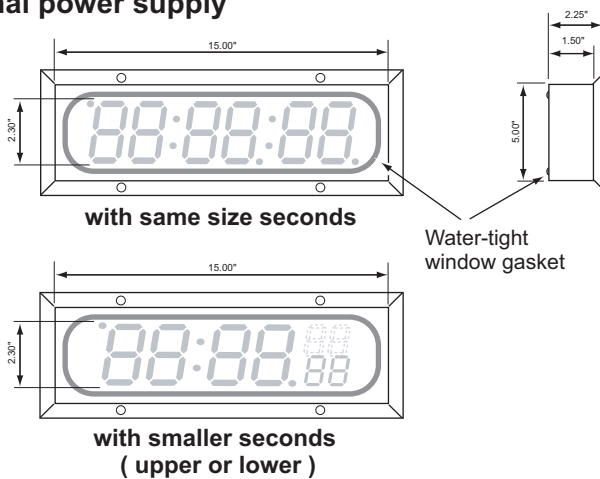

Enclosure series 732S23WP and 723SX23WP (or 732S23FLWP and 723SX23FLWP)
Straight 6-digit model (standard colors: grey, black, white)

Model with internal power supply

Enclosure series
732S23WP

Model with external power supply

Enclosure series
732SX23WP

Permanent flush mounting with hidden bolts

Flush mounting with retaining springs

Permanent surface mounting with hidden bolts