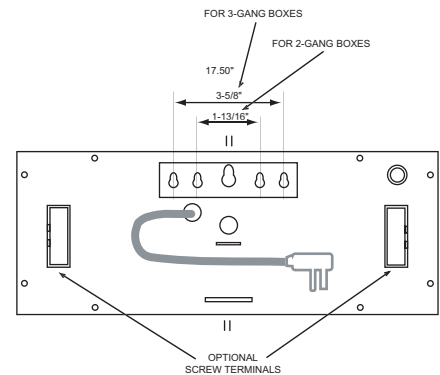

**4-digit model**

standard colors: white, black and stainless steel

Short cord with flat plug shown  
Optional:  
Long cord or Screw terminal  
for power connection

**6-digit model**

standard colors: white, black and stainless steel

Lower or Upper seconds optional

Short cord with flat plug shown  
Optional:  
Long cord or Screw terminal  
for power connection