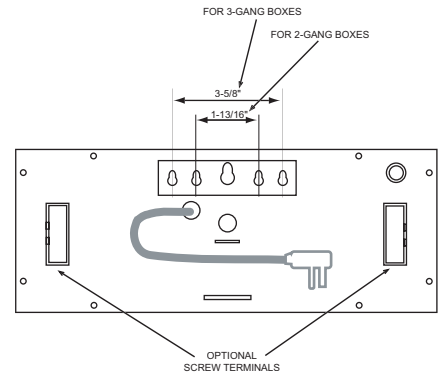

4-digit model

standard colors: white, black and stainless steel

Short cord with flat plug shown
Optional:
Long cord or Screw terminal
for power connection

6-digit model with Smaller Seconds

standard colors: white, black and stainless steel

Short cord with flat plug shown
Optional:
Long cord or Screw terminal
for power connection

6-digit model with Same Size Seconds

standard colors: white, black and stainless steel

Short cord with flat plug shown
Optional:
Long cord or Screw terminal
for power connection