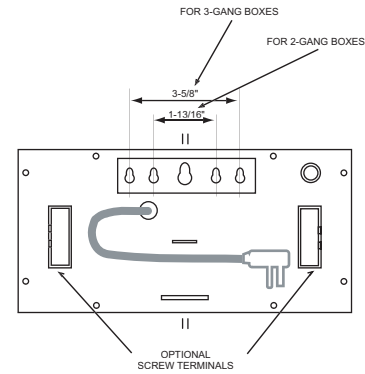

**4-digit model**

standard colors: white, black and stainless steel

Short cord with flat plug shown  
Optional:  
Long cord or Screw terminal  
for power connection

**6-digit model**

standard colors: white, black and stainless steel

Lower or Upper seconds optional

Short cord with flat plug shown  
Optional:  
Long cord or Screw terminal  
for power connection