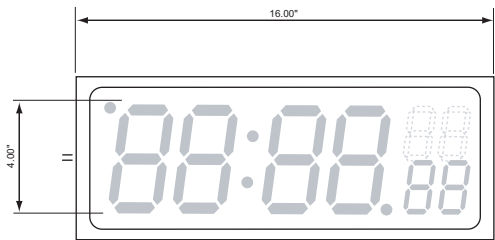

4-digit model

standard colors: white, black and stainless steel

Short cord with flat plug shown
Optional:
Long cord or Screw terminal
for power connection

6-digit model with Smaller Seconds

standard colors: white, black and stainless steel

Short cord with flat plug shown
Optional:
Long cord or Screw terminal
for power connection

6-digit model with Same Size Seconds

standard colors: white, black and stainless steel

Short cord with flat plug shown
Optional:
Long cord or Screw terminal
for power connection