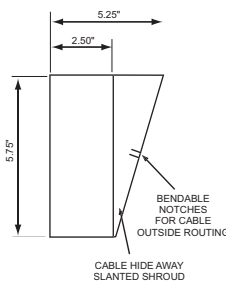

**4-digit model**

standard colors: white, black and stainless steel

Short cord with flat plug shown  
Optional:  
Long cord or Screw terminal  
for power connection

**6-digit model**

standard colors: white, black and stainless steel

Lower or Upper seconds optional

Short cord with flat plug shown  
Optional:  
Long cord or Screw terminal  
for power connection