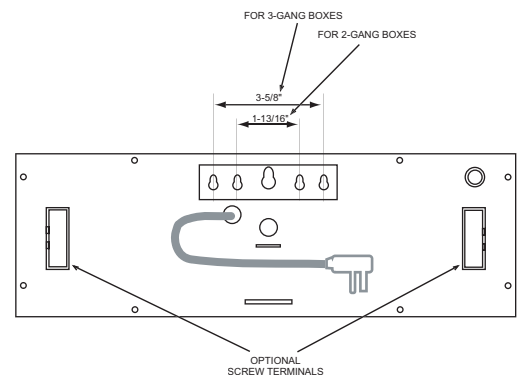

4-digit model

standard colors: white, black and stainless steel

Short cord with flat plug shown
Optional:
Long cord or Screw terminal
for power connection

6-digit model with Smaller Seconds

standard colors: white, black and stainless steel

Short cord with flat plug shown
Optional:
Long cord or Screw terminal
for power connection

6-digit model with Same Size Seconds

standard colors: white, black and stainless steel

Short cord with flat plug shown
Optional:
Long cord or Screw terminal
for power connection