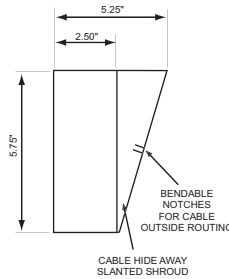

**4-digit model**

standard colors: white, black and stainless steel

Short cord with flat plug shown  
Optional:  
Long cord or Screw terminal  
for power connection

**6-digit model**

standard colors: white, black and stainless steel

Lower or Upper seconds optional

Short cord with flat plug shown  
Optional:  
Long cord or Screw terminal  
for power connection