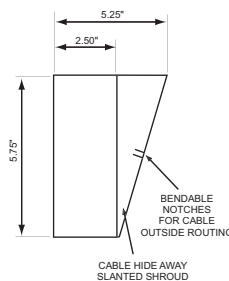

4-digit model

standard colors: white, black and stainless steel

Short cord with flat plug shown
Optional:
Long cord or Screw terminal
for power connection

6-digit model with Smaller Seconds

standard colors: white, black and stainless steel

Short cord with flat plug shown
Optional:
Long cord or Screw terminal
for power connection

6-digit model with Same Size Seconds

standard colors: white, black and stainless steel

Short cord with flat plug shown
Optional:
Long cord or Screw terminal
for power connection