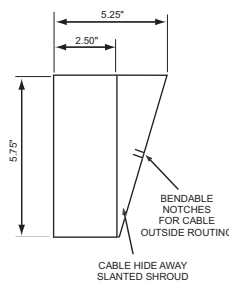

4-digit model

standard colors: white, black and stainless steel

Short cord with flat plug shown
Optional:
Long cord or Screw terminal
for power connection

6-digit model with Smaller Seconds

standard colors: white, black and stainless steel

Short cord with flat plug shown
Optional:
Long cord or Screw terminal
for power connection

6-digit model with Same Size Seconds

standard colors: white, black and stainless steel

Short cord with flat plug shown
Optional:
Long cord or Screw terminal
for power connection