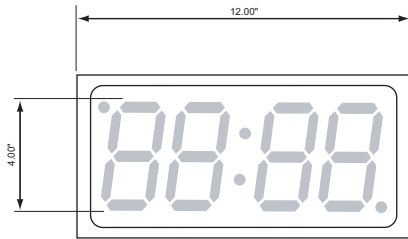

**4-digit model**

standard colors: white, black and stainless steel

Short cord with flat plug shown  
Optional:  
Long cord or Screw terminal  
for power connection

**6-digit model**

standard colors: white, black and stainless steel

Lower or Upper seconds optional

Short cord with flat plug shown  
Optional:  
Long cord or Screw terminal  
for power connection