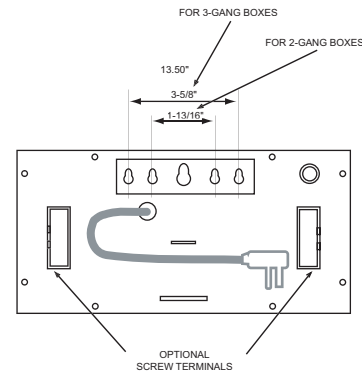

4-digit model

standard colors: white, black and stainless steel

Short cord with flat plug shown
Optional:
Long cord or Screw terminal
for power connection

6-digit model with Smaller Seconds

standard colors: white, black and stainless steel

Short cord with flat plug shown
Optional:
Long cord or Screw terminal
for power connection

6-digit model with Same Size Seconds

standard colors: white, black and stainless steel

Short cord with flat plug shown
Optional:
Long cord or Screw terminal
for power connection