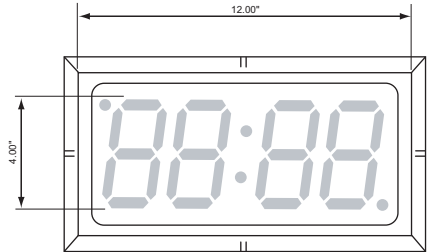

4-digit model

standard colors: white, black and stainless steel

Short cord with flat plug shown
Optional:
Long cord or Screw terminal
for power connection

6-digit model with Smaller Seconds

standard colors: white, black and stainless steel

Short cord with flat plug shown
Optional:
Long cord or Screw terminal
for power connection

6-digit model with Same Size Seconds

standard colors: white, black and stainless steel

Short cord with flat plug shown
Optional:
Long cord or Screw terminal
for power connection