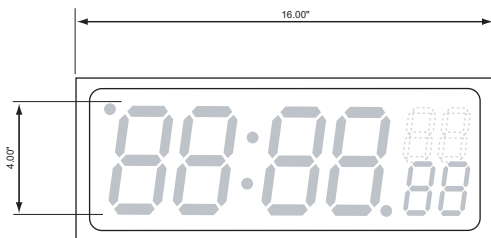

**4-digit model**

standard colors: white, black and stainless steel

Short cord with flat plug shown  
Optional:  
Long cord or Screw terminal  
for power connection

**6-digit model**

standard colors: white, black and stainless steel

Lower or Upper seconds optional

Short cord with flat plug shown  
Optional:  
Long cord or Screw terminal  
for power connection