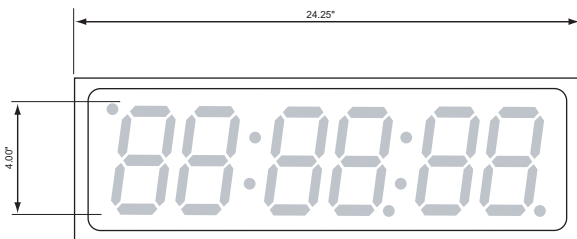

4-digit model

standard colors: white, black and stainless steel

Short cord with flat plug shown
Optional:
Long cord or Screw terminal
for power connection

6-digit model with Smaller Seconds

standard colors: white, black and stainless steel

Short cord with flat plug shown
Optional:
Long cord or Screw terminal
for power connection

6-digit model with Same Size Seconds

standard colors: white, black and stainless steel

Short cord with flat plug shown
Optional:
Long cord or Screw terminal
for power connection