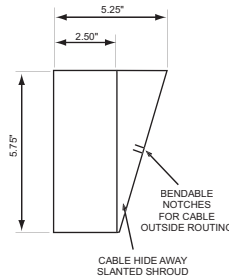

4-digit model

standard colors: white, black and stainless steel

Short cord with flat plug shown
Optional:
Long cord or Screw terminal
for power connection

6-digit model with Smaller Seconds

standard colors: white, black and stainless steel

Short cord with flat plug shown
Optional:
Long cord or Screw terminal
for power connection

6-digit model with Same Size Seconds

standard colors: white, black and stainless steel

Short cord with flat plug shown
Optional:
Long cord or Screw terminal
for power connection