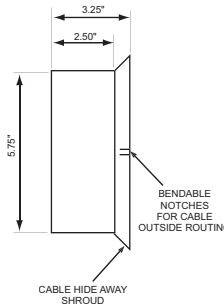

4-digit model

standard colors: white, black and stainless steel

Short cord with flat plug shown
Optional:
Long cord or Screw terminal
for power connection

6-digit model with Smaller Seconds

standard colors: white, black and stainless steel

Lower or Upper seconds optional

Short cord with flat plug shown
Optional:
Long cord or Screw terminal
for power connection

6-digit model with Same Size Seconds

standard colors: white, black and stainless steel

Short cord with flat plug shown
Optional:
Long cord or Screw terminal
for power connection