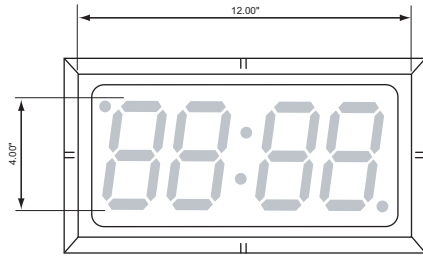

4-digit model

standard colors: white, black and stainless steel

Short cord with flat plug shown
Optional:
Long cord or Screw terminal
for power connection

6-digit model with Smaller Seconds

standard colors: white, black and stainless steel

Lower or Upper seconds optional

Short cord with flat plug shown
Optional:
Long cord or Screw terminal
for power connection

6-digit model with Same Size Seconds

standard colors: white, black and stainless steel