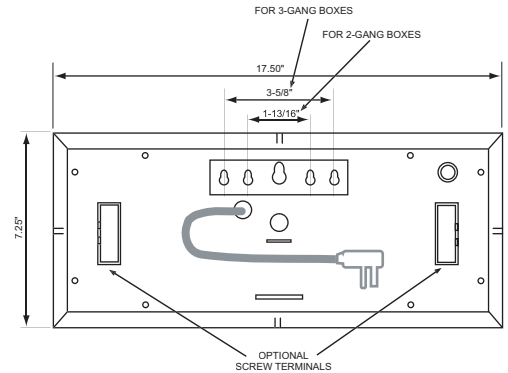

4-digit model

standard colors: white, black and stainless steel

Short cord with flat plug shown
Optional:
Long cord or Screw terminal
for power connection

6-digit model with Smaller Seconds

standard colors: white, black and stainless steel

Lower or Upper seconds optional

Short cord with flat plug shown
Optional:
Long cord or Screw terminal
for power connection

6-digit model with Same Size Seconds

standard colors: white, black and stainless steel

Short cord with flat plug shown
Optional:
Long cord or Screw terminal
for power connection