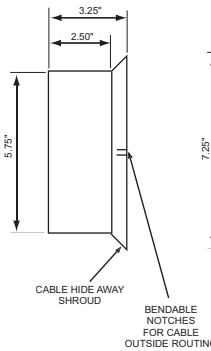

4-digit model

standard colors: white, black and stainless steel

Short cord with flat plug shown
Optional:
Long cord or Screw terminal
for power connection

6-digit model with Smaller Seconds

standard colors: white, black and stainless steel

Lower or Upper seconds optional

Short cord with flat plug shown
Optional:
Long cord or Screw terminal
for power connection

6-digit model with Same Size Seconds

standard colors: white, black and stainless steel

Short cord with flat plug shown
Optional:
Long cord or Screw terminal
for power connection