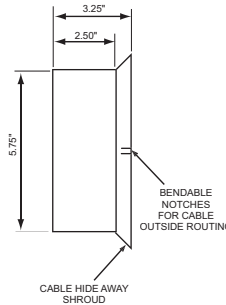

4-digit model

standard colors: white, black and stainless steel

Short cord with flat plug shown
Optional:
Long cord or Screw terminal
for power connection

6-digit model with Smaller Seconds

standard colors: white, black and stainless steel

Lower or Upper seconds optional

Short cord with flat plug shown
Optional:
Long cord or Screw terminal
for power connection

6-digit model with Same Size Seconds

standard colors: white, black and stainless steel

Short cord with flat plug shown
Optional:
Long cord or Screw terminal
for power connection