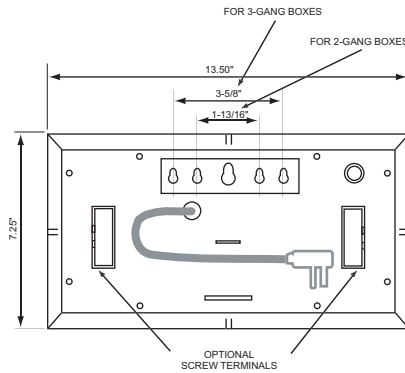

4-digit model

standard colors: white, black and stainless steel

Short cord with flat plug shown
Optional:
Long cord or Screw terminal
for power connection

6-digit model with Smaller Seconds

standard colors: white, black and stainless steel

Lower or Upper seconds optional

Short cord with flat plug shown
Optional:
Long cord or Screw terminal
for power connection

6-digit model with Same Size Seconds

standard colors: white, black and stainless steel

Short cord with flat plug shown
Optional:
Long cord or Screw terminal
for power connection