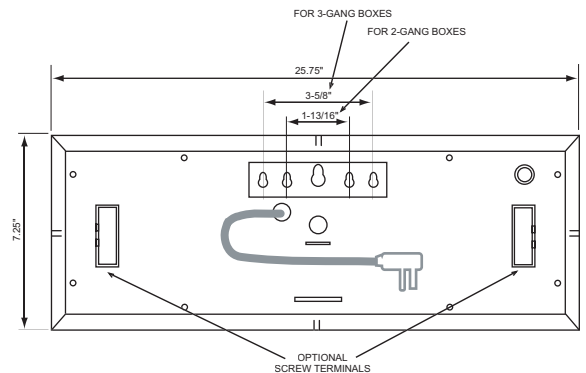

4-digit model

standard colors: white, black and stainless steel

Short cord with flat plug shown
Optional:
Long cord or Screw terminal
for power connection

6-digit model with Smaller Seconds

standard colors: white, black and stainless steel

Lower or Upper seconds optional

Short cord with flat plug shown
Optional:
Long cord or Screw terminal
for power connection

6-digit model with Same Size Seconds

standard colors: white, black and stainless steel

Short cord with flat plug shown
Optional:
Long cord or Screw terminal
for power connection