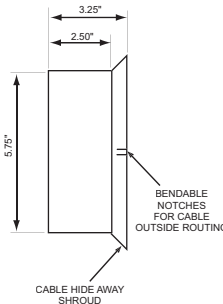

4-digit model

standard colors: white, black and stainless steel

Short cord with flat plug shown
Optional:
Long cord or Screw terminal
for power connection

6-digit model with Smaller Seconds

standard colors: white, black and stainless steel

Lower or Upper seconds optional

Short cord with flat plug shown
Optional:
Long cord or Screw terminal
for power connection

6-digit model with Same Size Seconds

standard colors: white, black and stainless steel

Short cord with flat plug shown
Optional:
Long cord or Screw terminal
for power connection