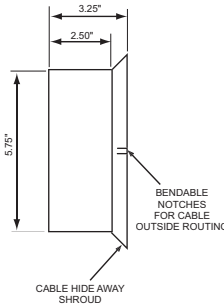

4-digit model

standard colors: white, black and stainless steel

Short cord with flat plug shown
Optional:
Long cord or Screw terminal
for power connection

6-digit model with Smaller Seconds

standard colors: white, black and stainless steel

Lower or Upper seconds optional

Short cord with flat plug shown
Optional:
Long cord or Screw terminal
for power connection

6-digit model with Same Size Seconds

standard colors: white, black and stainless steel

Short cord with flat plug shown
Optional:
Long cord or Screw terminal
for power connection