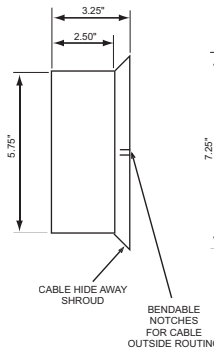

4-digit model

standard colors: white, black and stainless steel

Short cord with flat plug shown
Optional:
Long cord or Screw terminal
for power connection

6-digit model with Smaller Seconds

standard colors: white, black and stainless steel

Lower or Upper seconds optional

Short cord with flat plug shown
Optional:
Long cord or Screw terminal
for power connection

6-digit model with Same Size Seconds

standard colors: white, black and stainless steel

Short cord with flat plug shown
Optional:
Long cord or Screw terminal
for power connection