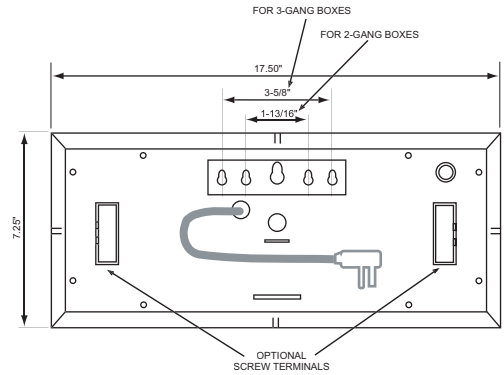

4-digit model

standard colors: white, black and stainless steel

Short cord with flat plug shown
Optional:
Long cord or Screw terminal
for power connection

6-digit model with Smaller Seconds

standard colors: white, black and stainless steel

Lower or Upper seconds optional

Short cord with flat plug shown
Optional:
Long cord or Screw terminal
for power connection

6-digit model with Same Size Seconds

standard colors: white, black and stainless steel

Short cord with flat plug shown
Optional:
Long cord or Screw terminal
for power connection