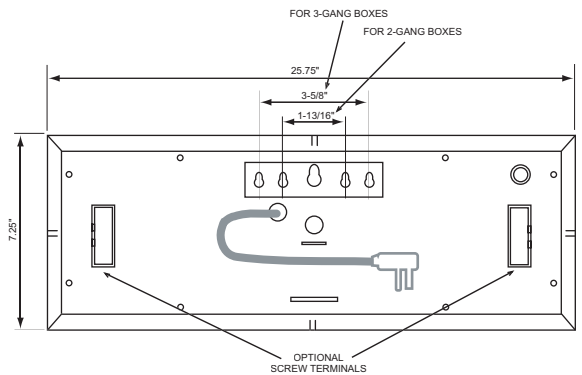

4-digit model

standard colors: white, black and stainless steel

Short cord with flat plug shown
Optional:
Long cord or Screw terminal
for power connection

6-digit model with Smaller Seconds

standard colors: white, black and stainless steel

Lower or Upper seconds optional

Short cord with flat plug shown
Optional:
Long cord or Screw terminal
for power connection

6-digit model with Same Size Seconds

standard colors: white, black and stainless steel

Short cord with flat plug shown
Optional:
Long cord or Screw terminal
for power connection