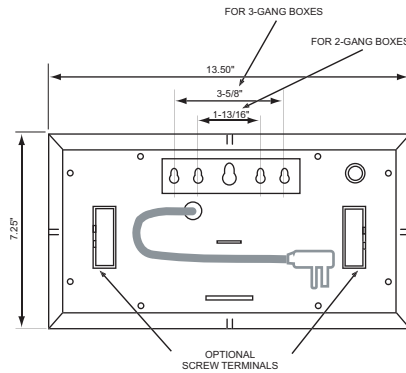

4-digit model

standard colors: white, black and stainless steel

Short cord with flat plug shown
Optional:
Long cord or Screw terminal
for power connection

6-digit model with Smaller Seconds

standard colors: white, black and stainless steel

Lower or Upper seconds optional

Short cord with flat plug shown
Optional:
Long cord or Screw terminal
for power connection

6-digit model with Same Size Seconds

standard colors: white, black and stainless steel

Short cord with flat plug shown
Optional:
Long cord or Screw terminal
for power connection