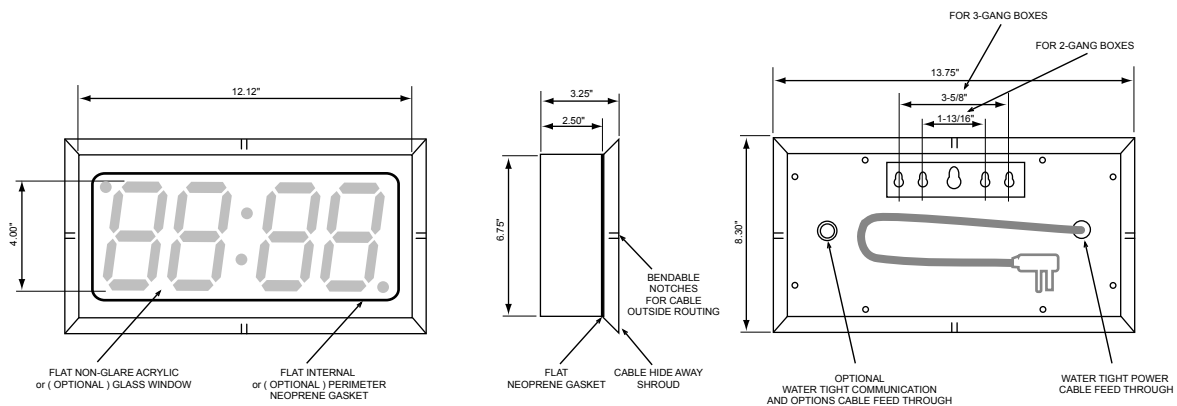

4-digit model

material: Stainless Steel

standard colors: Stainless Steel /Grey backed powder paint

Short cord with flat plug shown

Optional:

Long cord or cord without plug

NOTE

This is a splash-proof enclosure and it should not be exposed to water under significant pressure.