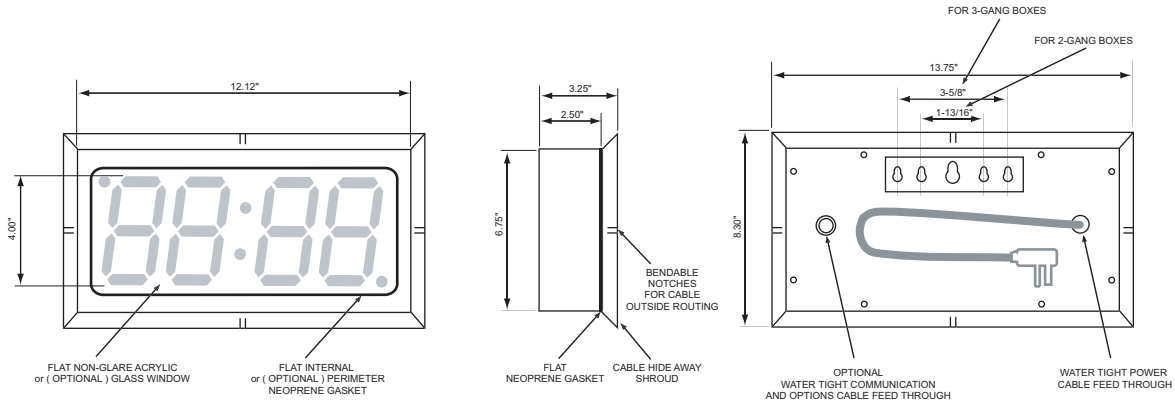

4-digit model

material: Stainless Steel

standard colors: Stainless Steel /Grey baked powder paint

Short cord with flat plug shown
Optional:
Long cord or cord without plug

Lower or Upper seconds available

Lower or Upper seconds available

NOTE

This is a splash-proof enclosure and it should not be exposed to water under significant pressure.