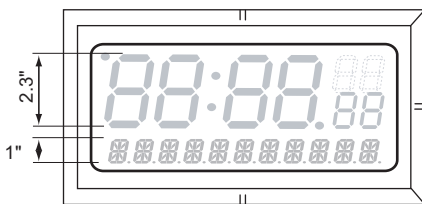

4-digit model

material: Stainless Steel

standard colors: Stainless Steel /Grey baked powder paint

Short cord with flat plug shown
Optional:
Long cord or cord without plug

Lower or Upper seconds available

Lower or Upper seconds available