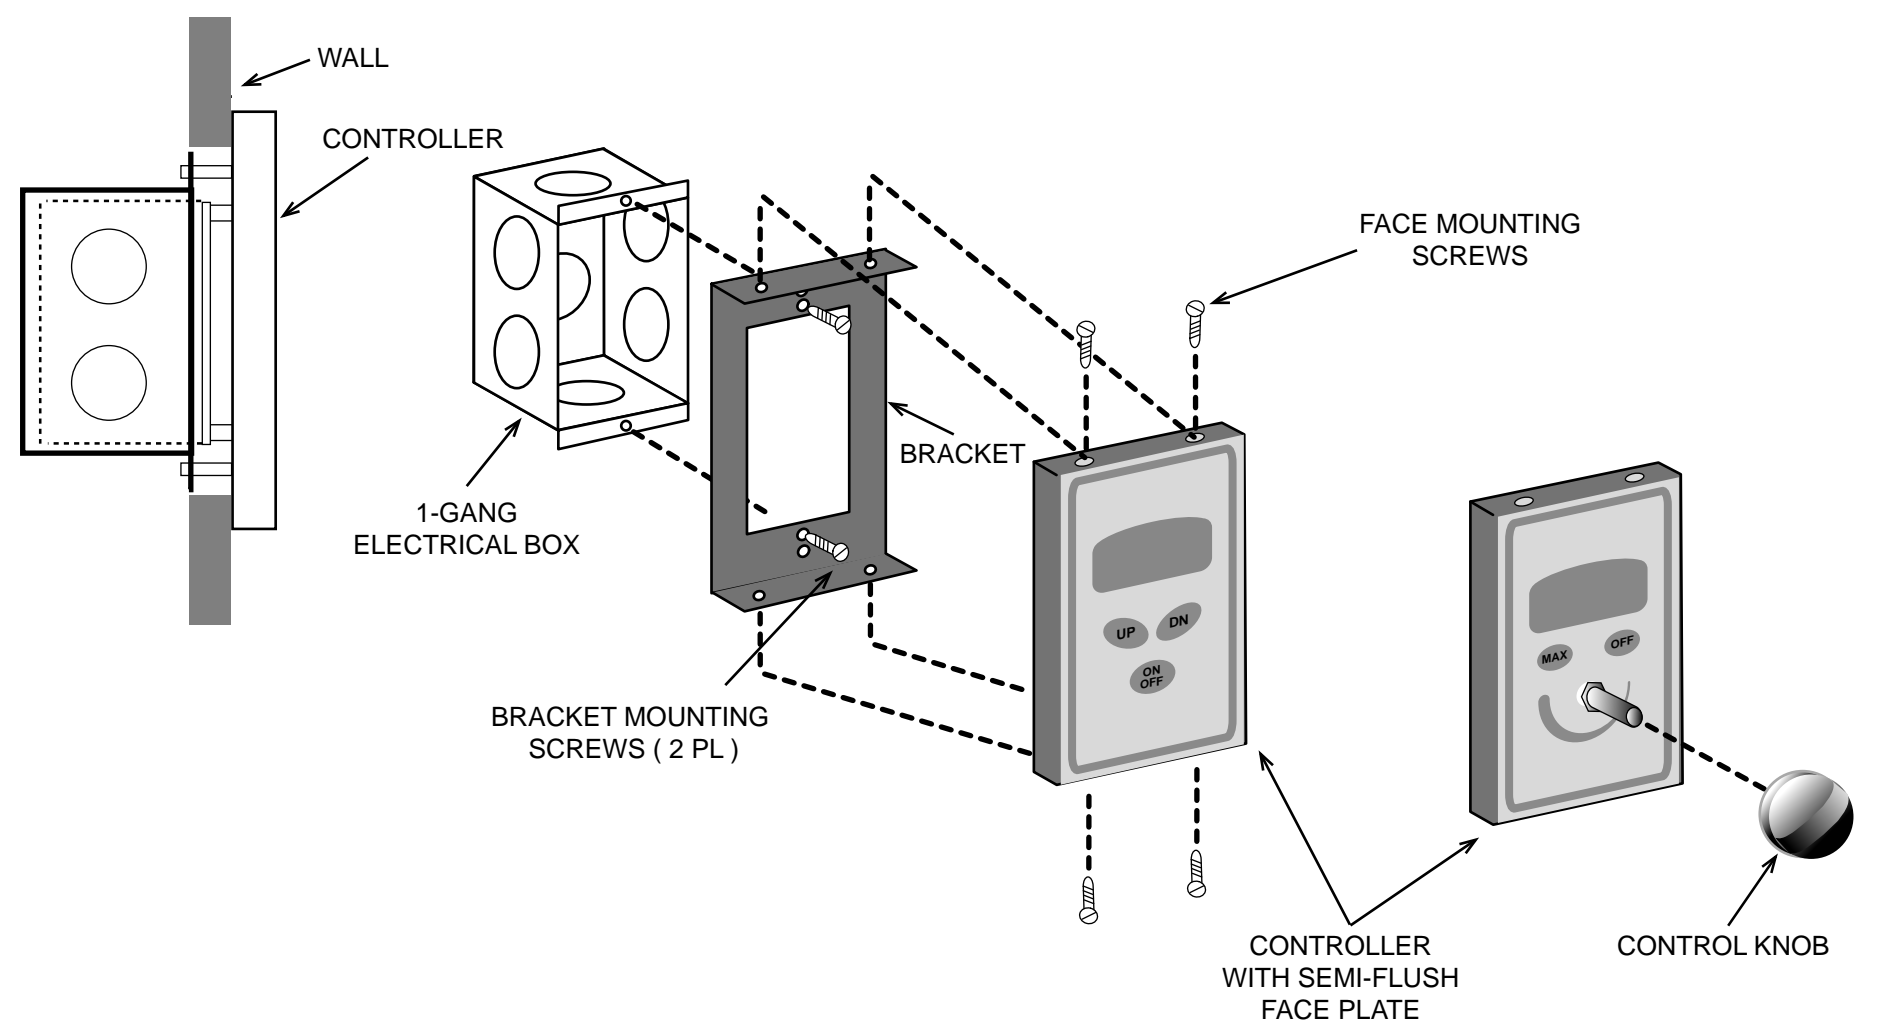

FLUSH MOUNTING IN WALL

SEMI-FLUSH MOUNTING IN WALL

FLUSH MOUNTING IN BOX

SEMI-FLUSH MOUNTING IN BOX

CONTROLLER: 1-3/4" x 2.75" x 2.5" (45mm x 70mm x 64mm) (WxHxD)
 FACE PLATE: 2.75" x 4.5" (70mm x 114mm)