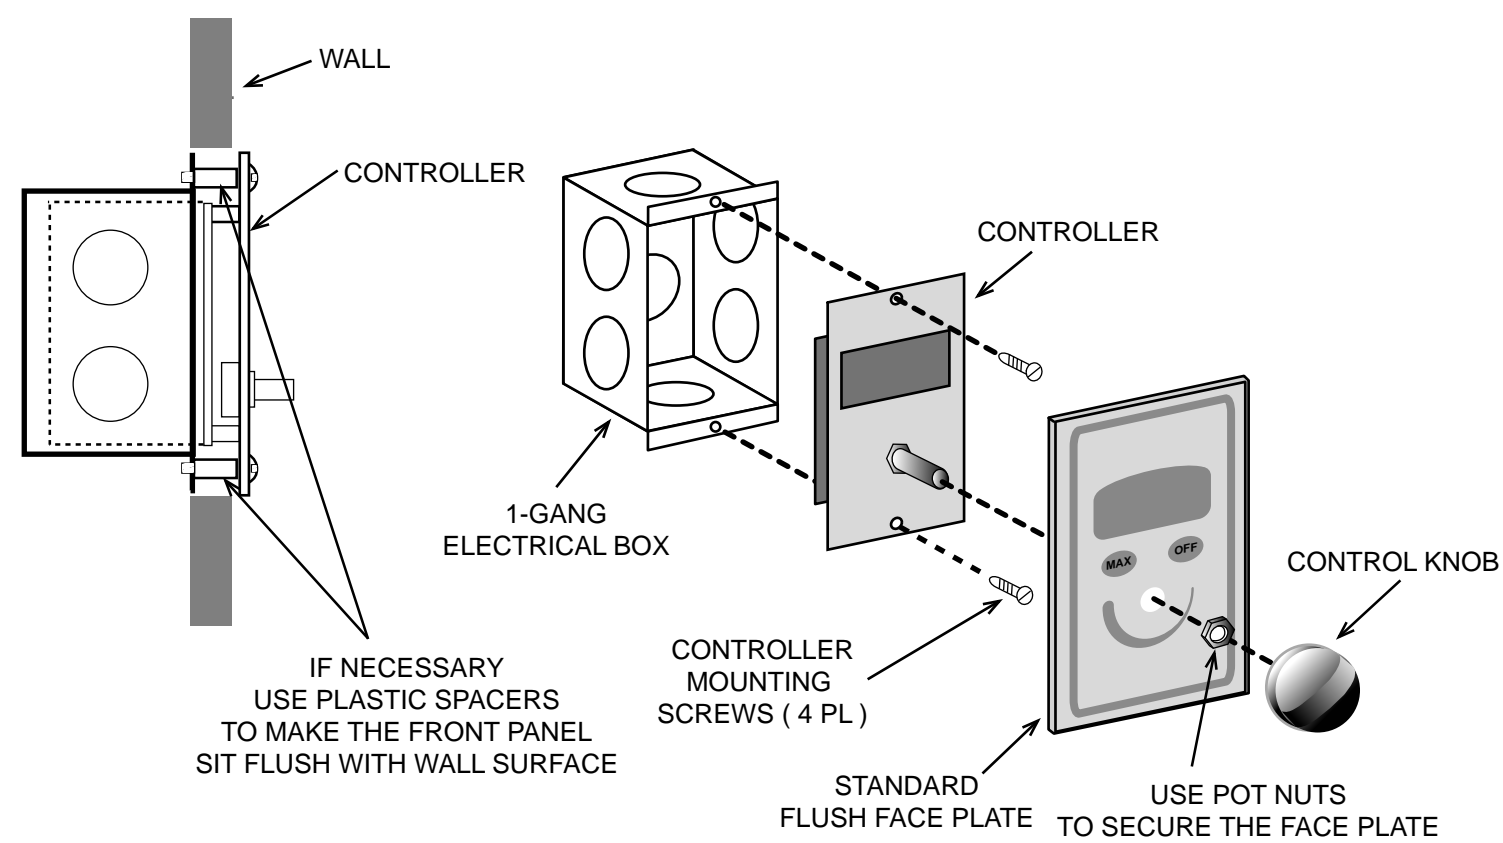

FLUSH MOUNTING IN WALL

SEMI-FLUSH MOUNTING IN WALL

FLUSH MOUNTING IN BOX

SEMI-FLUSH MOUNTING IN BOX

CONTROLLER: 1-3/4" x 2.75" x 2.5" (45mm x 70mm x 64mm) (WxHxD)
 FACE PLATE: 2.75" x 4.5" (70mm x 114mm)