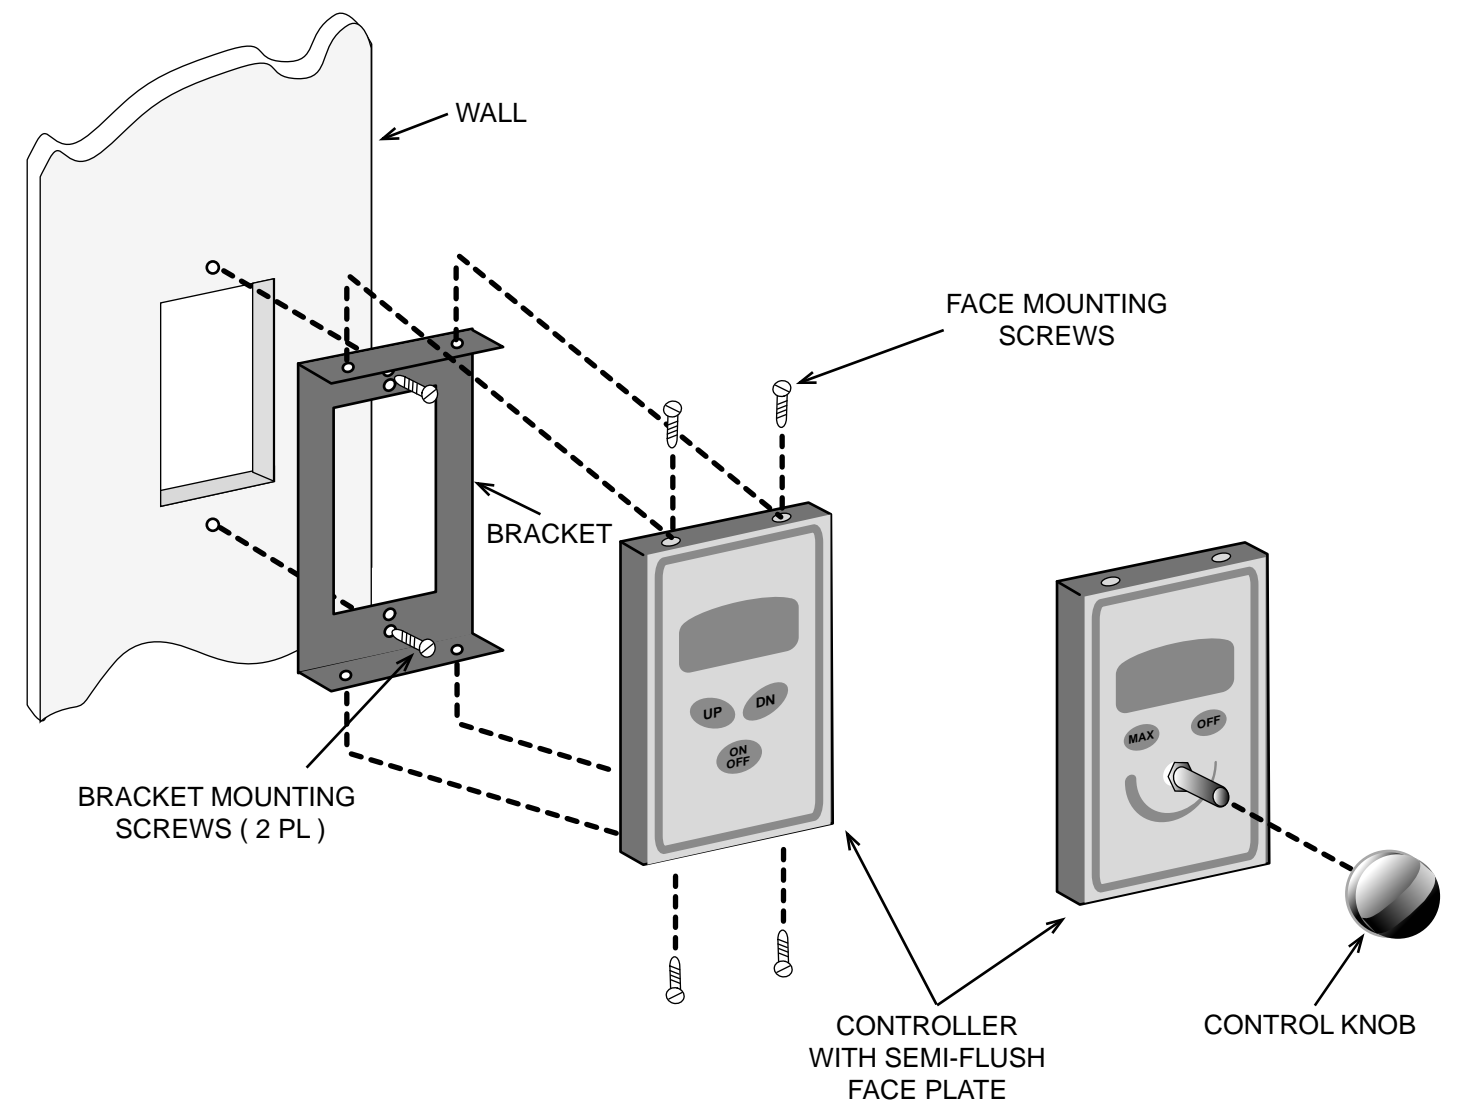

FLUSH MOUNTING IN WALL

SEMI-FLUSH MOUNTING IN WALL

FLUSH MOUNTING IN BOX

SEMI-FLUSH MOUNTING IN BOX

CONTROLLER: 1-3/4" x 2.75" x 2.5" (45mm x 70mm x 64mm) (WxHxD)
 FACE PLATE: 2.75" x 4.5" (70mm x 114mm)