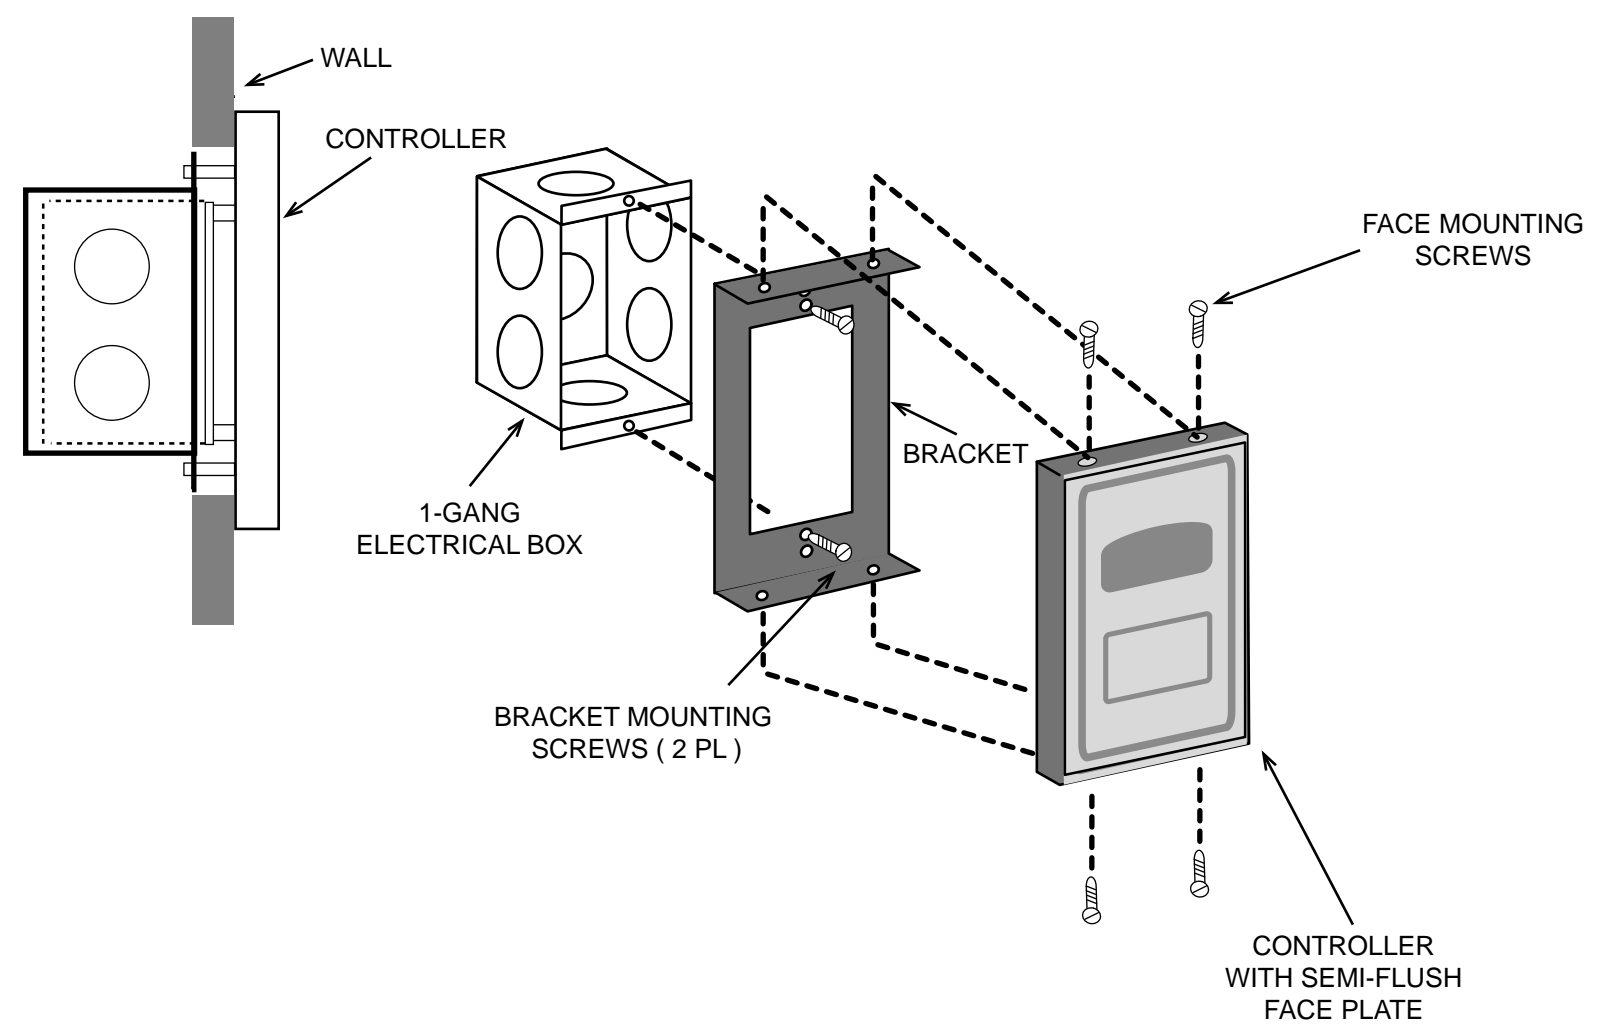

FLUSH MOUNTING IN WALL

SEMI-FLUSH MOUNTING IN WALL

FLUSH MOUNTING IN BOX

SEMI-FLUSH MOUNTING IN BOX

CONTROLLER: 1-3/4" x 2.75" x 2.5" (45mm x 70mm x 64mm) (WxHxD)  
 FACE PLATE: 2.75" x 4.5" (70mm x 114mm)