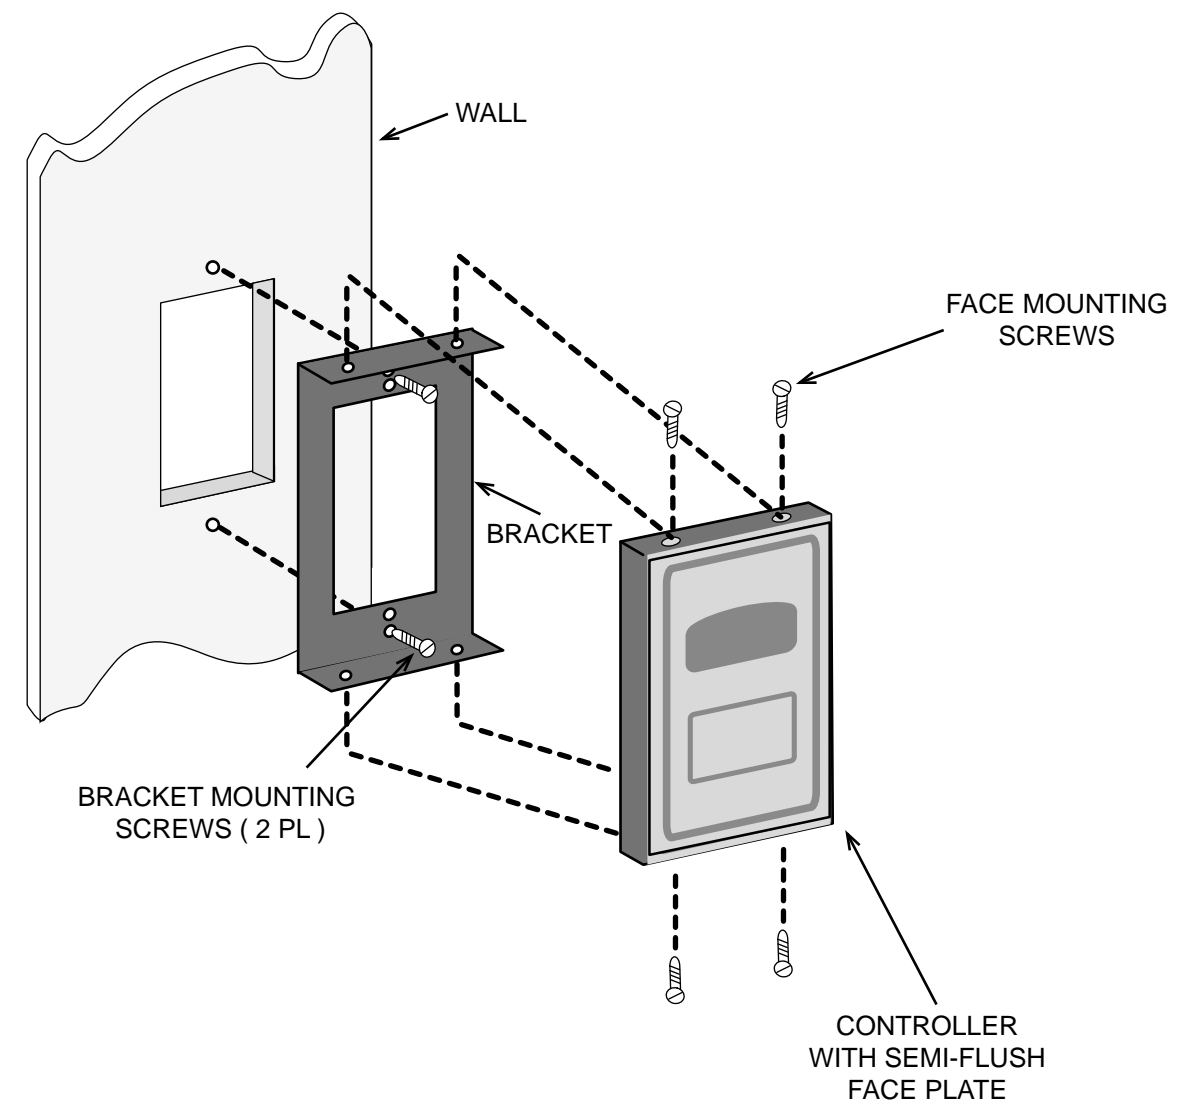

FLUSH MOUNTING IN WALL

SEMI-FLUSH MOUNTING IN WALL

FLUSH MOUNTING IN BOX

SEMI-FLUSH MOUNTING IN BOX

CONTROLLER: 1-3/4" x 2.75" x 2.5" (45mm x 70mm x 64mm) (WxHxD)  
 FACE PLATE: 2.75" x 4.5" (70mm x 114mm)