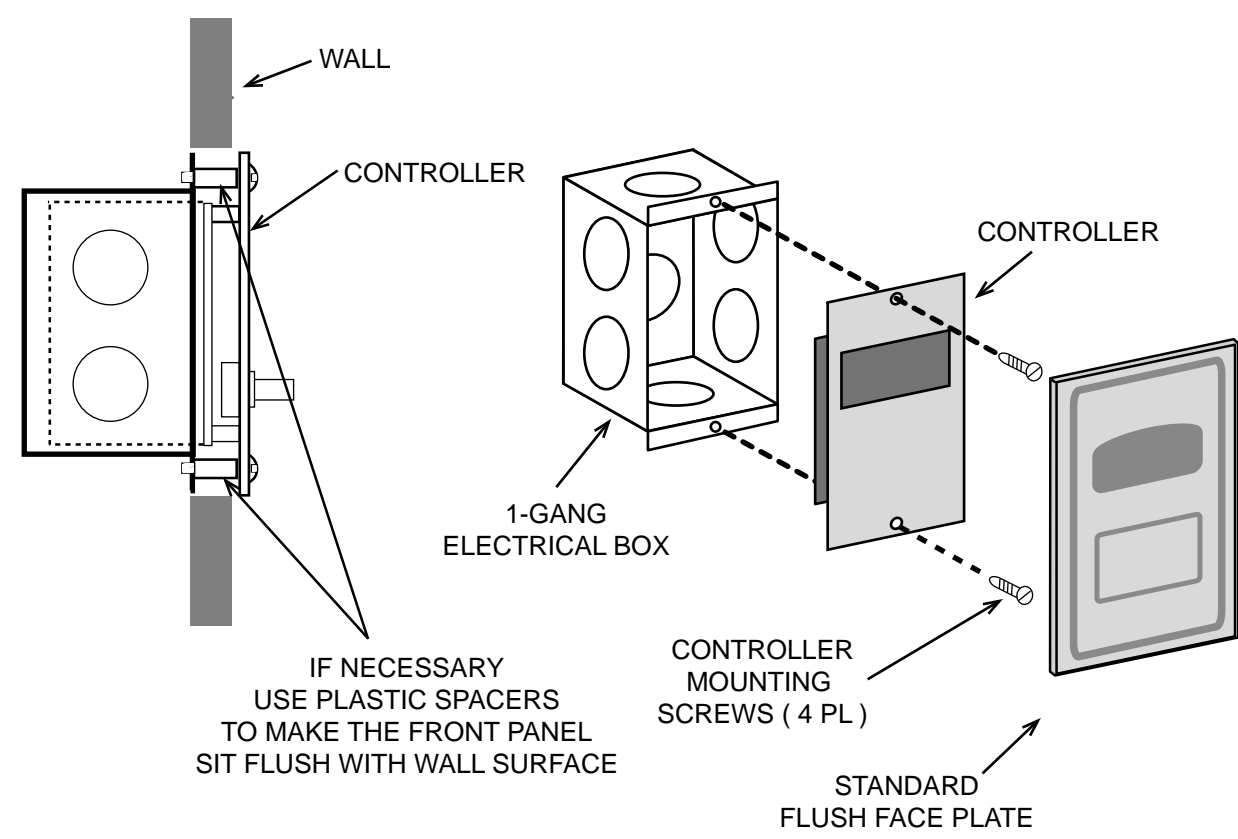

FLUSH MOUNTING IN WALL

SEMI-FLUSH MOUNTING IN WALL

FLUSH MOUNTING IN BOX

SEMI-FLUSH MOUNTING IN BOX

CONTROLLER: 1-3/4" x 2.75" x 2.5" (45mm x 70mm x 64mm) (WxHxD)  
 FACE PLATE: 2.75" x 4.5" (70mm x 114mm)